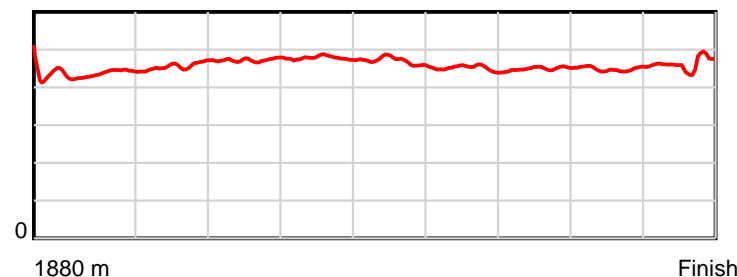

Race Results

January 07, 2015, Race 7, DEVONPORT CUP, Distance 1880m, Spreyton - Offset 0m

Result	TAB no.	Horse (Barrier)	1880 to 1800m	1800m to 1600m	1600m to 1400m	1400m to 1200m	1200m to 1000m	1000m to 800m	800m to 600m	600m to 400m	400m to 200m	200m to WP	Total or Average	Margin
8th	12	Uboa (11)												
		Position in running (margin)	-	4(1.2)	6(6.3)	8(7.2)	8(7.2)	8(7.0)	8(8.7)	9(10.5)	8(8.4)	7(6.5)		5.70
		Sectional time (s)	7.98	11.72	12.43	12.80	12.95	12.65	12.13	12.53	12.01	12.47		
		Cumulative time (s)	119.66	111.68	99.96	87.53	74.73	61.79	49.14	37.01	24.48	12.47	1:59.66	
		Speed (m/s)	10.03	17.06	16.09	15.62	15.44	15.81	16.49	15.96	16.65	16.04	15.71	
		Stride length (m)	4.63	7.43	7.31	7.36	7.37	7.43	7.41	7.17	7.47	7.29	7.18	
		Stride duration (s)	0.438	0.435	0.454	0.471	0.477	0.470	0.450	0.449	0.448	0.455	0.457	
		Stride efficiency (%)	33.52	86.17	83.53	84.60	84.79	86.20	85.87	80.34	87.14	83.13	80.53	
		Stride count	17.27	26.93	27.35	27.18	27.15	26.93	26.98	27.89	26.78	27.42	261.88	

10 m Stride length

0.6 s Stride duration

20 m/sec Speed

100 % Stride efficiency

Note: Horizontal distance axis grid lines are 200m furlongs.

Disclaimer.

Tasracing Pty Ltd and Thoroughbred Ratings Pty Ltd accepts no responsibility for the completeness or accuracy of any of the information contained herein, and makes no representations about its suitability for any particular purpose. Users should make their own judgements about those matters and/or seek independent advice. You assume all risks associated with use of the data provided on this page.