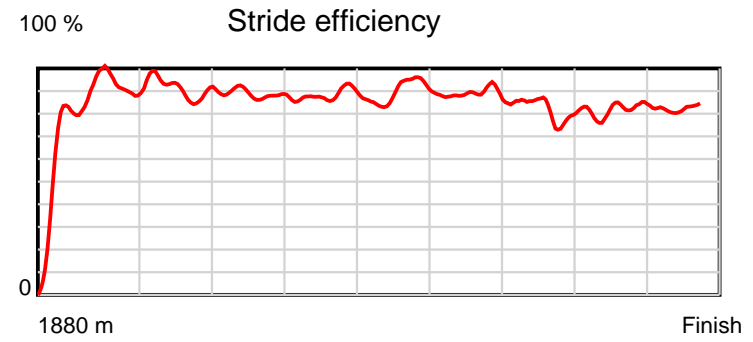

Race Results

January 07, 2015, Race 7, DEVONPORT CUP, Distance 1880m, Spreyton - Offset 0m

Result	TAB no.	Horse (Barrier)	1880 to	1800m to	1600m to	1400m to	1200m to	1000m to	800m to	600m to	400m to	200m to	Total or	Margin
10th	9	Ollie's Gold (8)	1800m	1600m	1400m	1200m	1000m	800m	600m	400m	200m	WP	Average	
		Position in running (margin)	-	10(3.9)	5(4.6)	6(5.2)	6(4.3)	6(4.1)	5(3.9)	4(5.5)	7(7.5)	10(9.1)		8.30
		Sectional time (s)	8.12	11.00	12.38	12.64	12.94	12.35	12.10	13.20	12.60	12.84		
		Cumulative time (s)	120.16	112.04	101.04	88.66	76.02	63.08	50.73	38.64	25.44	12.84	2:00.15	
		Speed (m/s)	9.85	18.18	16.16	15.82	15.46	16.19	16.53	15.15	15.87	15.58	15.65	
		Stride length (m)	4.28	8.04	7.60	7.62	7.58	7.79	7.54	6.73	7.31	7.43	7.27	
		Stride duration (s)	0.435	0.442	0.471	0.482	0.490	0.481	0.456	0.444	0.461	0.477	0.465	
		Stride efficiency (%)	28.63	101.00	90.35	90.66	89.81	94.88	88.85	70.80	83.57	86.27	82.54	
		Stride count	18.69	24.88	26.30	26.26	26.38	25.67	26.52	29.71	27.35	26.92	258.68	

Note: Horizontal distance axis grid lines are 200m furlongs.

Disclaimer.

Tasracing Pty Ltd and Thoroughbred Ratings Pty Ltd accepts no responsibility for the completeness or accuracy of any of the information contained herein, and makes no representations about its suitability for any particular purpose. Users should make their own judgements about those matters and/or seek independent advice. You assume all risks associated with use of the data provided on this page.