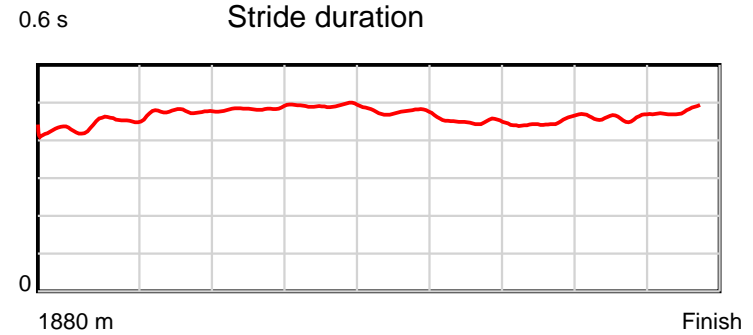

10 m Stride length

0.6 s Stride duration

20 m/sec Speed

100 % Stride efficiency

Note: Horizontal distance axis grid lines are 200m furlongs.

Disclaimer.

Tasracing Pty Ltd and Thoroughbred Ratings Pty Ltd accepts no responsibility for the completeness or accuracy of any of the information contained herein, and makes no representations about its suitability for any particular purpose. Users should make their own judgements about those matters and/or seek independent advice. You assume all risks associated with use of the data provided on this page.

Race Results

January 07, 2015, Race 7, DEVONPORT CUP, Distance 1880m, Spreyton - Offset 0m

Result	TAB no.	Horse (Barrier)	1880 to	1800m to	1600m to	1400m to	1200m to	1000m to	800m to	600m to	400m to	200m to	Total or	Margin
10th	9	Ollie's Gold (8)	1800m	1600m	1400m	1200m	1000m	800m	600m	400m	200m	WP	Average	
		Position in running (margin)	-	10(3.9)	5(4.6)	6(5.2)	6(4.3)	6(4.1)	5(3.9)	4(5.5)	7(7.5)	10(9.1)		8.30
		Sectional time (s)	8.12	11.00	12.38	12.64	12.94	12.35	12.10	13.20	12.60	12.84		
		Cumulative time (s)	120.16	112.04	101.04	88.66	76.02	63.08	50.73	38.64	25.44	12.84	2:00.15	
		Speed (m/s)	9.85	18.18	16.16	15.82	15.46	16.19	16.53	15.15	15.87	15.58	15.65	
		Stride length (m)	4.28	8.04	7.60	7.62	7.58	7.79	7.54	6.73	7.31	7.43	7.27	
		Stride duration (s)	0.435	0.442	0.471	0.482	0.490	0.481	0.456	0.444	0.461	0.477	0.465	
		Stride efficiency (%)	28.63	101.00	90.35	90.66	89.81	94.88	88.85	70.80	83.57	86.27	82.54	
		Stride count	18.69	24.88	26.30	26.26	26.38	25.67	26.52	29.71	27.35	26.92	258.68	