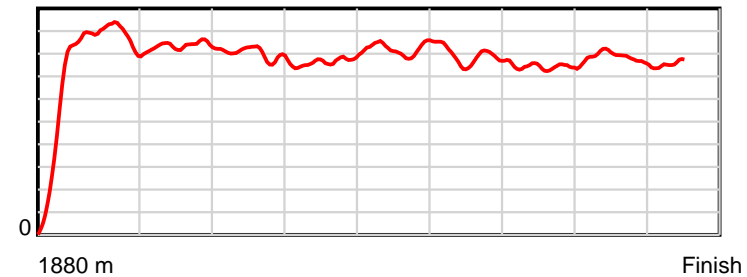

10 m Stride length

0.6 s Stride duration

20 m/sec Speed

100 % Stride efficiency

Note: Horizontal distance axis grid lines are 200m furlongs.

Disclaimer.

Tasracing Pty Ltd and Thoroughbred Ratings Pty Ltd accepts no responsibility for the completeness or accuracy of any of the information contained herein, and makes no representations about its suitability for any particular purpose. Users should make their own judgements about those matters and/or seek independent advice. You assume all risks associated with use of the data provided on this page.

Race Results

January 07, 2015, Race 7, DEVONPORT CUP, Distance 1880m, Spreyton - Offset 0m

Result	TAB no.	Horse (Barrier)	1880 to	1800m to	1600m to	1400m to	1200m to	1000m to	800m to	600m to	400m to	200m to	Total or	Margin
4th	7	At the Weekend (1)	1800m	1600m	1400m	1200m	1000m	800m	600m	400m	200m	WP	Average	
		Position in running (margin)	-	8(3.6)	3(2.2)	3(2.3)	3(1.7)	3(1.9)	2(2.7)	3(4.8)	2(3.6)	2(1.6)		2.90
		Sectional time (s)	8.29	10.65	12.29	12.69	13.03	12.50	12.18	12.68	11.99	12.83		
		Cumulative time (s)	119.12	110.83	100.18	87.89	75.20	62.17	49.68	37.50	24.82	12.83	1:59.12	
		Speed (m/s)	9.65	18.78	16.27	15.76	15.35	16.00	16.42	15.77	16.68	15.59	15.78	
		Stride length (m)	4.25	7.85	7.33	7.28	7.25	7.47	7.37	6.91	7.15	7.02	7.07	
		Stride duration (s)	0.433	0.418	0.451	0.462	0.472	0.467	0.449	0.438	0.429	0.450	0.448	
		Stride efficiency (%)	28.26	96.20	83.99	82.71	82.13	87.24	84.99	74.68	79.79	77.07	78.09	
		Stride count	18.81	25.49	27.28	27.49	27.59	26.77	27.12	28.93	27.99	28.48	265.95	