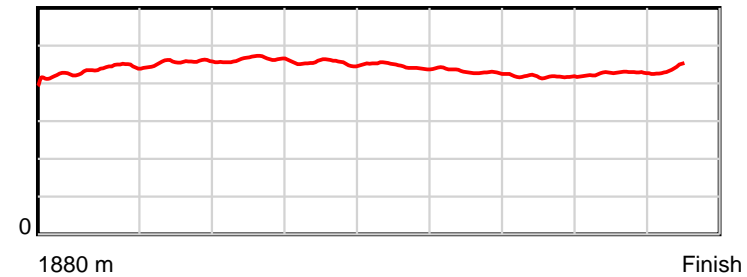

Race Results

January 07, 2015, Race 7, DEVONPORT CUP, Distance 1880m, Spreyton - Offset 0m

Result	TAB no.	Horse (Barrier)	1880 to 1800m	1800m to 1600m	1600m to 1400m	1400m to 1200m	1200m to 1000m	1000m to 800m	800m to 600m	600m to 400m	400m to 200m	200m to WP	Total or Average	Margin
3rd	1	Jakcorijim (6)												
		Position in running (margin)	-	11(18.8)	11(11.8)	5(4.2)	4(2.4)	5(3.3)	4(3.8)	5(6.0)	4(4.8)	3(2.8)		1.70
		Sectional time (s)	10.77	9.71	11.01	12.48	13.14	12.45	12.20	12.67	12.00	12.46		
		Cumulative time (s)	118.89	108.12	98.41	87.40	74.92	61.78	49.33	37.13	24.46	12.46	1:58.89	
		Speed (m/s)	7.43	20.60	18.17	16.03	15.22	16.06	16.39	15.79	16.67	16.05	15.81	
		Stride length (m)	3.25	8.94	8.17	7.38	7.01	7.27	7.18	6.67	7.03	6.98	6.97	
		Stride duration (s)	0.432	0.434	0.450	0.460	0.461	0.452	0.438	0.422	0.421	0.435	0.441	
		Stride efficiency (%)	16.48	124.94	104.25	85.00	76.88	82.58	80.58	69.43	77.14	76.16	75.98	
		Stride count	24.64	22.37	24.49	27.12	28.51	27.51	27.85	30.00	28.47	28.65	269.61	

10 m Stride length

0.6 s Stride duration

20 m/sec Speed

100 % Stride efficiency

Note: Horizontal distance axis grid lines are 200m furlongs.

Disclaimer.

Tasracing Pty Ltd and Thoroughbred Ratings Pty Ltd accepts no responsibility for the completeness or accuracy of any of the information contained herein, and makes no representations about its suitability for any particular purpose. Users should make their own judgements about those matters and/or seek independent advice. You assume all risks associated with use of the data provided on this page.