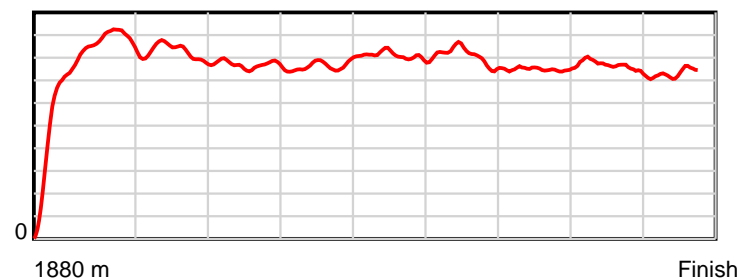

10 m Stride length

0.6 s Stride duration

20 m/sec Speed

100 % Stride efficiency

Note: Horizontal distance axis grid lines are 200m furlongs.

Disclaimer.

Tasracing Pty Ltd and Thoroughbred Ratings Pty Ltd accepts no responsibility for the completeness or accuracy of any of the information contained herein, and makes no representations about its suitability for any particular purpose. Users should make their own judgements about those matters and/or seek independent advice. You assume all risks associated with use of the data provided on this page.

Race Results

January 07, 2015, Race 7, DEVONPORT CUP, Distance 1880m, Spreyton - Offset 0m

Result	TAB no.	Horse (Barrier)	1880 to	1800m to	1600m to	1400m to	1200m to	1000m to	800m to	600m to	400m to	200m to	Total or	Margin
2nd	10	Genuine Lad (5)	1800m	1600m	1400m	1200m	1000m	800m	600m	400m	200m	WP	Average	
		Position in running (margin)	-	3(0.5)	4(3.8)	4(3.6)	5(2.9)	4(3.1)	6(4.5)	6(6.6)	5(5.4)	5(3.4)		0.20
		Sectional time (s)	7.75	11.44	12.23	12.68	13.02	12.60	12.18	12.68	11.99	12.04		
		Cumulative time (s)	118.61	110.86	99.43	87.19	74.52	61.50	48.90	36.72	24.03	12.04	1:58.61	
		Speed (m/s)	10.33	17.48	16.35	15.77	15.36	15.87	16.42	15.77	16.68	16.61	15.85	
		Stride length (m)	4.25	7.52	7.56	7.47	7.35	7.42	7.38	7.02	7.26	7.22	7.13	
		Stride duration (s)	0.402	0.430	0.462	0.473	0.478	0.468	0.449	0.445	0.435	0.435	0.450	
		Stride efficiency (%)	28.17	88.39	89.20	87.19	84.37	86.08	85.05	76.98	82.46	81.48	79.44	
		Stride count	18.84	26.59	26.47	26.78	27.22	26.95	27.11	28.49	27.53	27.70	263.68	