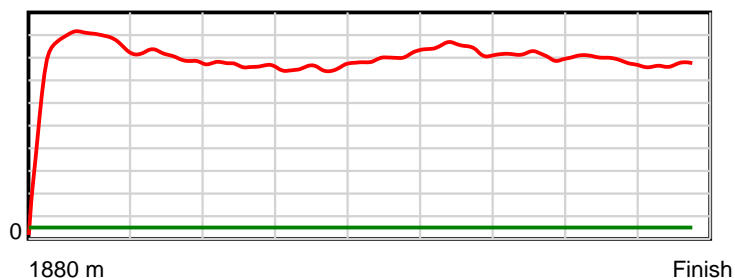

Race Results

January 07, 2015, Race 7, DEVONPORT CUP, Distance 1880m, Spreyton - Offset 0m

Result	TAB no.	Horse (Barrier)	1880 to	1800m to	1600m to	1400m to	1200m to	1000m to	800m to	600m to	400m to	200m to	Total or	Margin
1st	6	Lander Dollar (3)	1800m	1600m	1400m	1200m	1000m	800m	600m	400m	200m	WP	Average	
		Position in running (margin)	-	2(0.4)	1(0.0)	1(0.0)	1(0.0)	1(0.0)	1(0.0)	1(0.0)	1(0.0)	1(0.0)		0.00
		Sectional time (s)	7.48	10.82	12.28	12.79	12.98	12.37	11.83	12.88	12.33	12.81		
		Cumulative time (s)	118.57	111.09	100.27	87.99	75.20	62.22	49.85	38.02	25.14	12.81	1:58.56	
		Speed (m/s)	10.70	18.48	16.29	15.64	15.41	16.17	16.91	15.53	16.22	15.61	15.86	
		Stride length (m)	4.53	7.56	7.33	7.12	7.14	7.38	7.22	6.60	7.11	6.93	6.98	
		Stride duration (s)	0.424	0.409	0.450	0.456	0.464	0.456	0.427	0.425	0.438	0.444	0.440	
		Stride efficiency (%)	32.08	89.22	83.91	79.30	79.73	85.09	81.56	68.14	79.03	75.12	76.03	
		Stride count	17.66	26.47	27.29	28.07	28.00	27.10	27.68	30.29	28.12	28.85	269.53	

10 m Stride length

0.6 s Stride duration

20 m/sec Speed

100 % Stride efficiency

Note: Horizontal distance axis grid lines are 200m furlongs.

Disclaimer.

Tasracing Pty Ltd and Thoroughbred Ratings Pty Ltd accepts no responsibility for the completeness or accuracy of any of the information contained herein, and makes no representations about its suitability for any particular purpose. Users should make their own judgements about those matters and/or seek independent advice. You assume all risks associated with use of the data provided on this page.