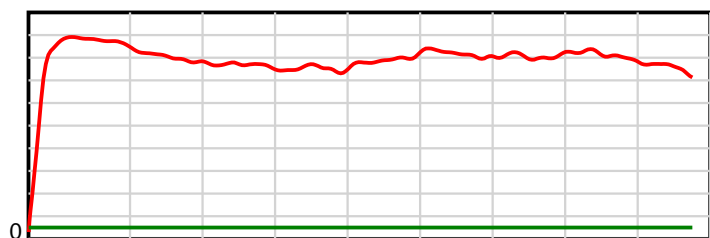

10 m Stride length

1880 m Finish

0.6 s Stride duration

1880 m Finish

20 m/sec Speed

1880 m Finish

100 % Stride efficiency

1880 m Finish