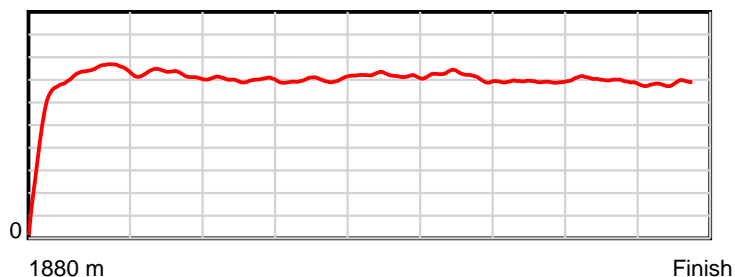

Race Results

January 07, 2015, Race 7, DEVONPORT CUP, Distance 1880m, Spreyton - Offset 0m

Result	TAB no.	Horse (Barrier)	1880 to	1800m to	1600m to	1400m to	1200m to	1000m to	800m to	600m to	400m to	200m to	Total or	Margin
1st	6	Lander Dollar (3)	1800m	1600m	1400m	1200m	1000m	800m	600m	400m	200m	WP	Average	
		Position in running (margin)	-	2(0.4)	1(0.0)	1(0.0)	1(0.0)	1(0.0)	1(0.0)	1(0.0)	1(0.0)	1(0.0)		0.00
		Sectional time (s)	7.48	10.82	12.28	12.79	12.98	12.37	11.83	12.88	12.33	12.81		
		Cumulative time (s)	118.57	111.09	100.27	87.99	75.20	62.22	49.85	38.02	25.14	12.81	1:58.56	
		Speed (m/s)	10.70	18.48	16.29	15.64	15.41	16.17	16.91	15.53	16.22	15.61	15.86	
		Stride length (m)	4.53	7.56	7.33	7.12	7.14	7.38	7.22	6.60	7.11	6.93	6.98	
		Stride duration (s)	0.424	0.409	0.450	0.456	0.464	0.456	0.427	0.425	0.438	0.444	0.440	
		Stride efficiency (%)	32.08	89.22	83.91	79.30	79.73	85.09	81.56	68.14	79.03	75.12	76.03	
		Stride count	17.66	26.47	27.29	28.07	28.00	27.10	27.68	30.29	28.12	28.85	269.53	

10 m Stride length

0.6 s Stride duration

20 m/sec Speed

100 % Stride efficiency

Note: Horizontal distance axis grid lines are 200m furlongs.

Disclaimer.

Tasracing Pty Ltd and Thoroughbred Ratings Pty Ltd accepts no responsibility for the completeness or accuracy of any of the information contained herein, and makes no representations about its suitability for any particular purpose. Users should make their own judgements about those matters and/or seek independent advice. You assume all risks associated with use of the data provided on this page.