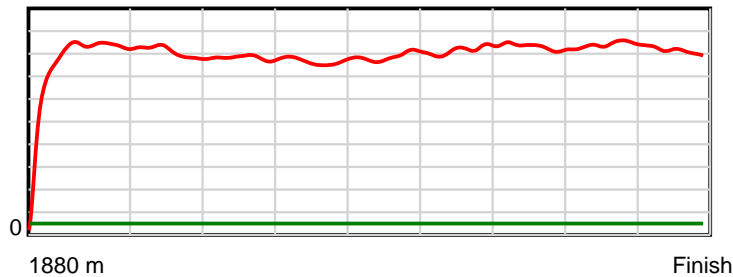

Race Results

January 07, 2015, Race 7, DEVONPORT CUP, Distance 1880m, Spreyton - Offset 0m

Result	TAB no.	Horse (Barrier)	1880 to	1800m to	1600m to	1400m to	1200m to	1000m to	800m to	600m to	400m to	200m to	Total or	Margin
5th	3	Second Dozen (9)	1800m	1600m	1400m	1200m	1000m	800m	600m	400m	200m	WP	Average	
		Position in running (margin)	-	6(2.4)	7(6.8)	7(6.0)	7(6.0)	7(5.5)	7(6.2)	7(8.3)	6(7.3)	6(5.2)		3.60
		Sectional time (s)	8.18	11.60	12.14	12.80	12.90	12.48	12.18	12.72	11.98	12.28		
		Cumulative time (s)	119.26	111.08	99.48	87.34	74.54	61.64	49.16	36.98	24.26	12.28	1:59.26	
		Speed (m/s)	9.79	17.24	16.47	15.62	15.50	16.03	16.42	15.72	16.69	16.29	15.76	
		Stride length (m)	4.34	7.51	7.51	7.23	7.29	7.43	7.34	6.86	7.22	7.26	7.08	
		Stride duration (s)	0.429	0.436	0.456	0.463	0.470	0.463	0.447	0.436	0.432	0.446	0.449	
		Stride efficiency (%)	29.48	88.25	88.17	81.63	83.05	86.21	84.11	73.46	81.38	82.39	78.43	
		Stride count	18.42	26.61	26.63	27.67	27.43	26.93	27.26	29.17	27.71	27.54	265.37	

10 m Stride length

0.6 s Stride duration

20 m/sec Speed

100 % Stride efficiency

Note: Horizontal distance axis grid lines are 200m furlongs.

Disclaimer.

Tasracing Pty Ltd and Thoroughbred Ratings Pty Ltd accepts no responsibility for the completeness or accuracy of any of the information contained herein, and makes no representations about its suitability for any particular purpose. Users should make their own judgements about those matters and/or seek independent advice. You assume all risks associated with use of the data provided on this page.