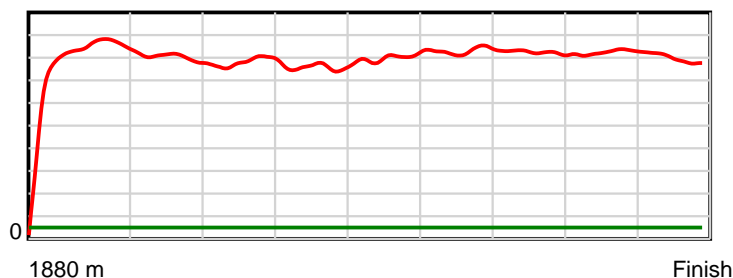

Race Results

January 07, 2015, Race 7, DEVONPORT CUP, Distance 1880m, Spreyton - Offset 0m

Result	TAB no.	Horse (Barrier)	1880 to	1800m to	1600m to	1400m to	1200m to	1000m to	800m to	600m to	400m to	200m to	Total or	Margin
9th	5	The Producer (10)	1800m	1600m	1400m	1200m	1000m	800m	600m	400m	200m	WP	Average	
		Position in running (margin)	-	7(3.1)	8(7.4)	10(9.0)	11(9.2)	11(9.2)	10(9.2)	8(10.4)	9(9.7)	9(9.0)		7.90
		Sectional time (s)	8.31	11.59	12.55	12.82	12.97	12.37	12.03	12.77	12.22	12.45		
		Cumulative time (s)	120.08	111.77	100.18	87.63	74.81	61.83	49.47	37.44	24.67	12.45	2:00.07	
		Speed (m/s)	9.62	17.26	15.94	15.60	15.42	16.17	16.63	15.66	16.37	16.06	15.66	
		Stride length (m)	4.45	7.31	7.05	7.12	7.12	7.42	7.34	6.81	7.10	7.19	6.98	
		Stride duration (s)	0.436	0.423	0.442	0.456	0.462	0.459	0.442	0.435	0.434	0.448	0.446	
		Stride efficiency (%)	30.92	83.47	77.63	79.16	79.26	85.94	84.29	72.41	78.70	80.86	76.05	
		Stride count	17.99	27.37	28.38	28.10	28.08	26.97	27.23	29.38	28.18	27.80	269.48	

10 m Stride length

0.6 s Stride duration

20 m/sec Speed

100 % Stride efficiency

Note: Horizontal distance axis grid lines are 200m furlongs.

Disclaimer.

Tasracing Pty Ltd and Thoroughbred Ratings Pty Ltd accepts no responsibility for the completeness or accuracy of any of the information contained herein, and makes no representations about its suitability for any particular purpose. Users should make their own judgements about those matters and/or seek independent advice. You assume all risks associated with use of the data provided on this page.