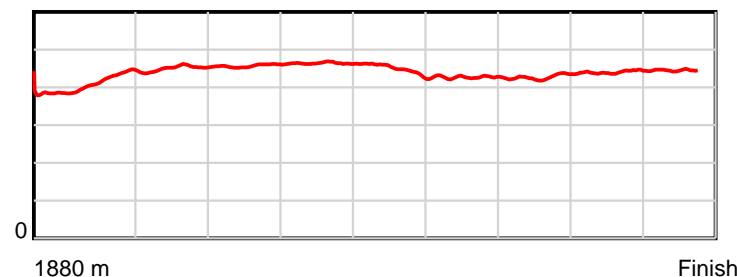

Race Results

January 07, 2015, Race 7, DEVONPORT CUP, Distance 1880m, Spreyton - Offset 0m

Result	TAB no.	Horse (Barrier)	1880 to	1800m to	1600m to	1400m to	1200m to	1000m to	800m to	600m to	400m to	200m to	Total or	Margin
1st	6	Lander Dollar (3)	1800m	1600m	1400m	1200m	1000m	800m	600m	400m	200m	WP	Average	
		Position in running (margin)	-	2(0.4)	1(0.0)	1(0.0)	1(0.0)	1(0.0)	1(0.0)	1(0.0)	1(0.0)	1(0.0)		0.00
		Sectional time (s)	7.48	10.82	12.28	12.79	12.98	12.37	11.83	12.88	12.33	12.81		
		Cumulative time (s)	118.57	111.09	100.27	87.99	75.20	62.22	49.85	38.02	25.14	12.81	1:58.56	
		Speed (m/s)	10.70	18.48	16.29	15.64	15.41	16.17	16.91	15.53	16.22	15.61	15.86	
		Stride length (m)	4.53	7.56	7.33	7.12	7.14	7.38	7.22	6.60	7.11	6.93	6.98	
		Stride duration (s)	0.424	0.409	0.450	0.456	0.464	0.456	0.427	0.425	0.438	0.444	0.440	
		Stride efficiency (%)	32.08	89.22	83.91	79.30	79.73	85.09	81.56	68.14	79.03	75.12	76.03	
		Stride count	17.66	26.47	27.29	28.07	28.00	27.10	27.68	30.29	28.12	28.85	269.53	

10 m Stride length

0.6 s Stride duration

20 m/sec Speed

100 % Stride efficiency

Note: Horizontal distance axis grid lines are 200m furlongs.

Disclaimer.

Tasracing Pty Ltd and Thoroughbred Ratings Pty Ltd accepts no responsibility for the completeness or accuracy of any of the information contained herein, and makes no representations about its suitability for any particular purpose. Users should make their own judgements about those matters and/or seek independent advice. You assume all risks associated with use of the data provided on this page.