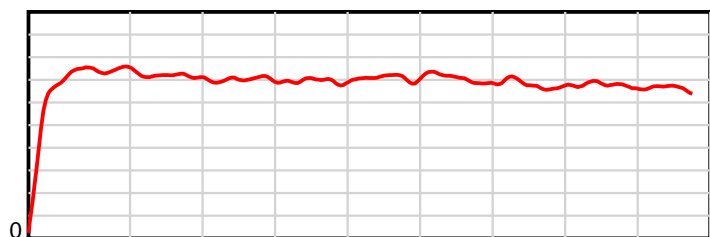

Race Results

January 07, 2015, Race 7, DEVONPORT CUP, Distance 1880m, Spreyton - Offset 0m

Result	TAB no.	Horse (Barrier)	1880 to	1800m to	1600m to	1400m to	1200m to	1000m to	800m to	600m to	400m to	200m to	Total or	Margin
7th	8	Lingo (4)	1800m	1600m	1400m	1200m	1000m	800m	600m	400m	200m	WP	Average	
		Position in running (margin)	-	1(0.0)	2(1.1)	2(1.9)	2(1.2)	3(3.2)	2(4.5)	3(3.8)	4(3.3)			5.30
		Sectional time (s)	7.61	11.06	12.41	12.67	12.98	12.70	12.05	12.76	12.26	13.08		
		Cumulative time (s)	119.58	111.97	100.91	88.50	75.83	62.85	50.15	38.10	25.34	13.08	1:59.58	
		Speed (m/s)	10.51	18.08	16.12	15.79	15.41	15.75	16.60	15.67	16.31	15.29	15.72	
		Stride length (m)	4.37	7.54	7.19	7.19	7.13	7.14	7.17	6.64	6.77	6.67	6.86	
		Stride duration (s)	0.411	0.417	0.446	0.455	0.462	0.453	0.432	0.423	0.415	0.437	0.436	
		Stride efficiency (%)	29.88	88.89	80.83	80.74	79.34	79.67	80.32	68.81	71.71	69.58	73.54	
		Stride count	18.29	26.52	27.81	27.82	28.07	28.01	27.90	30.14	29.52	29.97	274.05	

10 m Stride length

1880 m Finish