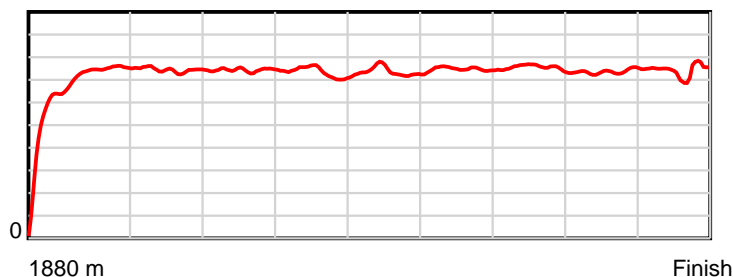

Race Results

January 07, 2015, Race 7, DEVONPORT CUP, Distance 1880m, Spreyton - Offset 0m

Result	TAB no.	Horse (Barrier)	1880 to 1800m	1800m to 1600m	1600m to 1400m	1400m to 1200m	1200m to 1000m	1000m to 800m	800m to 600m	600m to 400m	400m to 200m	200m to WP	Total or Average	Margin
8th	12	Uboa (11)												
		Position in running (margin)	-	4(1.2)	6(6.3)	8(7.2)	8(7.2)	8(7.0)	8(8.7)	9(10.5)	8(8.4)	7(6.5)		5.70
		Sectional time (s)	7.98	11.72	12.43	12.80	12.95	12.65	12.13	12.53	12.01	12.47		
		Cumulative time (s)	119.66	111.68	99.96	87.53	74.73	61.79	49.14	37.01	24.48	12.47	1:59.66	
		Speed (m/s)	10.03	17.06	16.09	15.62	15.44	15.81	16.49	15.96	16.65	16.04	15.71	
		Stride length (m)	4.63	7.43	7.31	7.36	7.37	7.43	7.41	7.17	7.47	7.29	7.18	
		Stride duration (s)	0.438	0.435	0.454	0.471	0.477	0.470	0.450	0.449	0.448	0.455	0.457	
		Stride efficiency (%)	33.52	86.17	83.53	84.60	84.79	86.20	85.87	80.34	87.14	83.13	80.53	
		Stride count	17.27	26.93	27.35	27.18	27.15	26.93	26.98	27.89	26.78	27.42	261.88	

10 m Stride length