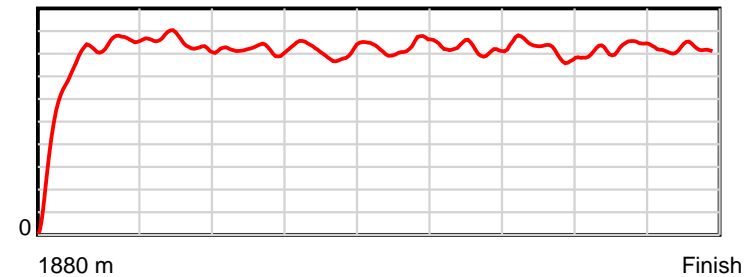

10 m Stride length

0.6 s Stride duration

20 m/sec Speed

100 % Stride efficiency

Note: Horizontal distance axis grid lines are 200m furlongs.

Disclaimer.

Tasracing Pty Ltd and Thoroughbred Ratings Pty Ltd accepts no responsibility for the completeness or accuracy of any of the information contained herein, and makes no representations about its suitability for any particular purpose. Users should make their own judgements about those matters and/or seek independent advice. You assume all risks associated with use of the data provided on this page.

Race Results

January 07, 2015, Race 7, DEVONPORT CUP, Distance 1880m, Spreyton - Offset 0m

Result	TAB no.	Horse (Barrier)	1880 to	1800m to	1600m to	1400m to	1200m to	1000m to	800m to	600m to	400m to	200m to	Total or	Margin
6th	4	Streetwise Sav... (13)	1800m	1600m	1400m	1200m	1000m	800m	600m	400m	200m	WP	Average	
		Position in running (margin)	-	5(2.4)	9(7.4)	9(8.1)	9(8.3)	9(7.8)	9(8.7)	10(10.9)	10(11.9)	8(8.9)		4.50
		Sectional time (s)	8.15	11.71	12.40	12.82	12.90	12.52	12.19	13.04	11.83	11.87		
		Cumulative time (s)	119.43	111.28	99.56	87.17	74.34	61.44	48.93	36.74	23.69	11.87	1:59.43	
		Speed (m/s)	9.82	17.08	16.13	15.60	15.50	15.97	16.41	15.34	16.91	16.85	15.74	
		Stride length (m)	4.46	7.43	7.31	7.11	7.23	7.46	7.37	6.77	7.17	7.36	7.05	
		Stride duration (s)	0.437	0.435	0.453	0.456	0.466	0.467	0.449	0.441	0.424	0.437	0.448	
		Stride efficiency (%)	31.15	86.36	83.54	79.07	81.63	86.90	84.82	71.54	80.31	84.72	77.74	
		Stride count	17.92	26.90	27.35	28.12	27.67	26.82	27.15	29.56	27.90	27.16	266.55	