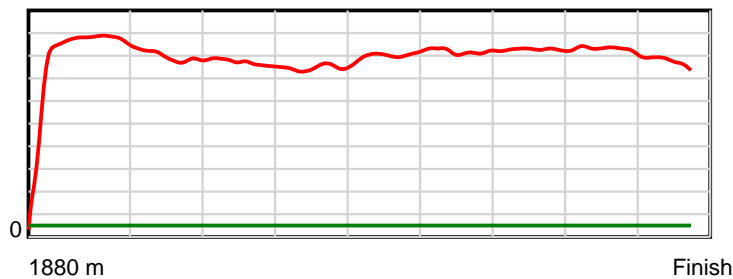

Race Results

January 07, 2015, Race 7, DEVONPORT CUP, Distance 1880m, Spreyton - Offset 0m

Result	TAB no.	Horse (Barrier)	1880 to	1800m to	1600m to	1400m to	1200m to	1000m to	800m to	600m to	400m to	200m to	Total or	Margin
4th	7	At the Weekend (1)	1800m	1600m	1400m	1200m	1000m	800m	600m	400m	200m	WP	Average	
		Position in running (margin)	-	8(3.6)	3(2.2)	3(2.3)	3(1.7)	3(1.9)	2(2.7)	3(4.8)	2(3.6)	2(1.6)		2.90
		Sectional time (s)	8.29	10.65	12.29	12.69	13.03	12.50	12.18	12.68	11.99	12.83		
		Cumulative time (s)	119.12	110.83	100.18	87.89	75.20	62.17	49.68	37.50	24.82	12.83	1:59.12	
		Speed (m/s)	9.65	18.78	16.27	15.76	15.35	16.00	16.42	15.77	16.68	15.59	15.78	
		Stride length (m)	4.25	7.85	7.33	7.28	7.25	7.47	7.37	6.91	7.15	7.02	7.07	
		Stride duration (s)	0.433	0.418	0.451	0.462	0.472	0.467	0.449	0.438	0.429	0.450	0.448	
		Stride efficiency (%)	28.26	96.20	83.99	82.71	82.13	87.24	84.99	74.68	79.79	77.07	78.09	
		Stride count	18.81	25.49	27.28	27.49	27.59	26.77	27.12	28.93	27.99	28.48	265.95	

10 m Stride length

0.6 s Stride duration

20 m/sec Speed

100 % Stride efficiency

Note: Horizontal distance axis grid lines are 200m furlongs.

Disclaimer.

Tasracing Pty Ltd and Thoroughbred Ratings Pty Ltd accepts no responsibility for the completeness or accuracy of any of the information contained herein, and makes no representations about its suitability for any particular purpose. Users should make their own judgements about those matters and/or seek independent advice. You assume all risks associated with use of the data provided on this page.