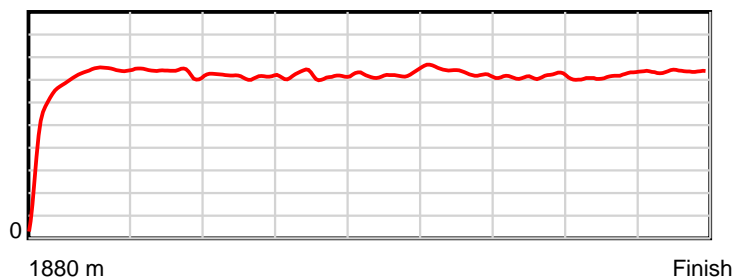

Race Results

January 07, 2015, Race 7, DEVONPORT CUP, Distance 1880m, Spreyton - Offset 0m

Result	TAB no.	Horse (Barrier)	1880 to	1800m to	1600m to	1400m to	1200m to	1000m to	800m to	600m to	400m to	200m to	Total or	Margin
6th	4	Streetwise Sav... (13)	1800m	1600m	1400m	1200m	1000m	800m	600m	400m	200m	WP	Average	
		Position in running (margin)	-	5(2.4)	9(7.4)	9(8.1)	9(8.3)	9(7.8)	9(8.7)	10(10.9)	10(11.9)	8(8.9)		4.50
		Sectional time (s)	8.15	11.71	12.40	12.82	12.90	12.52	12.19	13.04	11.83	11.87		
		Cumulative time (s)	119.43	111.28	99.56	87.17	74.34	61.44	48.93	36.74	23.69	11.87	1:59.43	
		Speed (m/s)	9.82	17.08	16.13	15.60	15.50	15.97	16.41	15.34	16.91	16.85	15.74	
		Stride length (m)	4.46	7.43	7.31	7.11	7.23	7.46	7.37	6.77	7.17	7.36	7.05	
		Stride duration (s)	0.437	0.435	0.453	0.456	0.466	0.467	0.449	0.441	0.424	0.437	0.448	
		Stride efficiency (%)	31.15	86.36	83.54	79.07	81.63	86.90	84.82	71.54	80.31	84.72	77.74	
		Stride count	17.92	26.90	27.35	28.12	27.67	26.82	27.15	29.56	27.90	27.16	266.55	

10 m Stride length