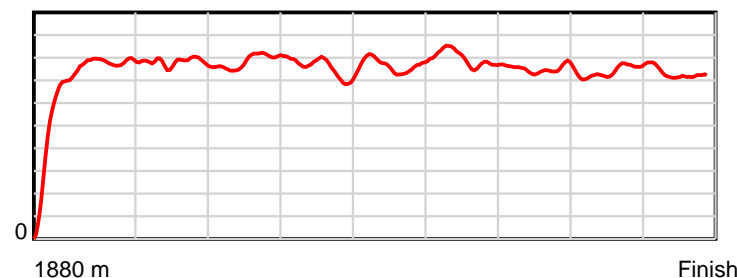

Race Results

January 07, 2015, Race 7, DEVONPORT CUP, Distance 1880m, Spreyton - Offset 0m

Result	TAB no.	Horse (Barrier)	1880 to	1800m to	1600m to	1400m to	1200m to	1000m to	800m to	600m to	400m to	200m to	Total or	Margin
13th	13	Evil Intent (2)	1800m	1600m	1400m	1200m	1000m	800m	600m	400m	200m	WP	Average	
		Position in running (margin)	-	9(3.7)	10(8.6)	11(10.4)	10(8.4)	10(8.4)	11(10.7)	11(13.1)	11(13.4)	11(13.6)		12.00
		Sectional time (s)	8.61	11.70	12.57	12.46	12.98	12.76	12.24	12.92	12.36	12.28		
		Cumulative time (s)	120.88	112.27	100.57	88.00	75.54	62.56	49.81	37.57	24.65	12.28	2:00.87	
		Speed (m/s)	9.29	17.09	15.91	16.05	15.41	15.67	16.34	15.48	16.18	16.29	15.55	
		Stride length (m)	4.62	7.17	6.98	7.19	7.01	7.11	7.14	6.62	6.84	6.91	6.84	
		Stride duration (s)	0.451	0.419	0.438	0.448	0.455	0.453	0.437	0.427	0.423	0.424	0.440	
		Stride efficiency (%)	33.29	80.31	76.03	80.71	76.79	78.89	79.68	68.40	73.21	74.58	73.13	
		Stride count	17.33	27.90	28.67	27.83	28.53	28.15	28.01	30.23	29.22	28.95	274.82	

10 m Stride length

0.6 s Stride duration

20 m/sec Speed

100 % Stride efficiency

Note: Horizontal distance axis grid lines are 200m furlongs.

Disclaimer.

Tasracing Pty Ltd and Thoroughbred Ratings Pty Ltd accepts no responsibility for the completeness or accuracy of any of the information contained herein, and makes no representations about its suitability for any particular purpose. Users should make their own judgements about those matters and/or seek independent advice. You assume all risks associated with use of the data provided on this page.