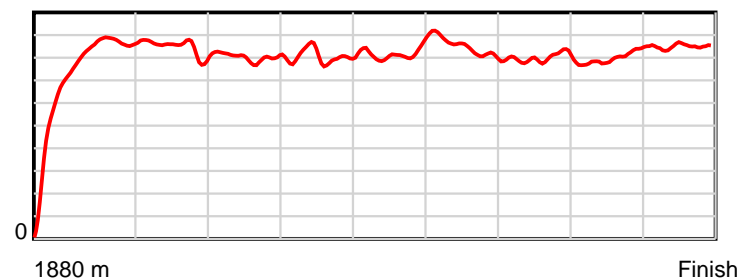

10 m Stride length

0.6 s Stride duration

20 m/sec Speed

100 % Stride efficiency

Note: Horizontal distance axis grid lines are 200m furlongs.

Disclaimer.

Tasracing Pty Ltd and Thoroughbred Ratings Pty Ltd accepts no responsibility for the completeness or accuracy of any of the information contained herein, and makes no representations about its suitability for any particular purpose. Users should make their own judgements about those matters and/or seek independent advice. You assume all risks associated with use of the data provided on this page.

Race Results

January 07, 2015, Race 7, DEVONPORT CUP, Distance 1880m, Spreyton - Offset 0m

Result	TAB no.	Horse (Barrier)	1880 to	1800m to	1600m to	1400m to	1200m to	1000m to	800m to	600m to	400m to	200m to	Total or	Margin
7th	8	Lingo (4)	1800m	1600m	1400m	1200m	1000m	800m	600m	400m	200m	WP	Average	
		Position in running (margin)	-	1(0.0)	2(1.1)	2(1.9)	2(1.2)	3(3.2)	2(4.5)	3(3.8)	4(3.3)			5.30
		Sectional time (s)	7.61	11.06	12.41	12.67	12.98	12.70	12.05	12.76	12.26	13.08		
		Cumulative time (s)	119.58	111.97	100.91	88.50	75.83	62.85	50.15	38.10	25.34	13.08	1:59.58	
		Speed (m/s)	10.51	18.08	16.12	15.79	15.41	15.75	16.60	15.67	16.31	15.29	15.72	
		Stride length (m)	4.37	7.54	7.19	7.19	7.13	7.14	7.17	6.64	6.77	6.67	6.86	
		Stride duration (s)	0.411	0.417	0.446	0.455	0.462	0.453	0.432	0.423	0.415	0.437	0.436	
		Stride efficiency (%)	29.88	88.89	80.83	80.74	79.34	79.67	80.32	68.81	71.71	69.58	73.54	
		Stride count	18.29	26.52	27.81	27.82	28.07	28.01	27.90	30.14	29.52	29.97	274.05	