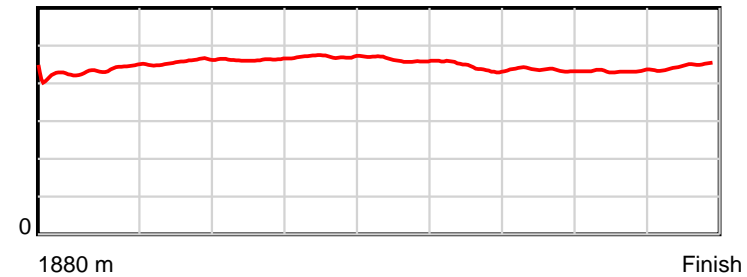

Race Results

January 07, 2015, Race 7, DEVONPORT CUP, Distance 1880m, Spreyton - Offset 0m

Result	TAB no.	Horse (Barrier)	1880 to	1800m to	1600m to	1400m to	1200m to	1000m to	800m to	600m to	400m to	200m to	Total or	Margin
5th	3	Second Dozen (9)	1800m	1600m	1400m	1200m	1000m	800m	600m	400m	200m	WP	Average	
		Position in running (margin)	-	6(2.4)	7(6.8)	7(6.0)	7(6.0)	7(5.5)	7(6.2)	7(8.3)	6(7.3)	6(5.2)		3.60
		Sectional time (s)	8.18	11.60	12.14	12.80	12.90	12.48	12.18	12.72	11.98	12.28		
		Cumulative time (s)	119.26	111.08	99.48	87.34	74.54	61.64	49.16	36.98	24.26	12.28	1:59.26	
		Speed (m/s)	9.79	17.24	16.47	15.62	15.50	16.03	16.42	15.72	16.69	16.29	15.76	
		Stride length (m)	4.34	7.51	7.51	7.23	7.29	7.43	7.34	6.86	7.22	7.26	7.08	
		Stride duration (s)	0.429	0.436	0.456	0.463	0.470	0.463	0.447	0.436	0.432	0.446	0.449	
		Stride efficiency (%)	29.48	88.25	88.17	81.63	83.05	86.21	84.11	73.46	81.38	82.39	78.43	
		Stride count	18.42	26.61	26.63	27.67	27.43	26.93	27.26	29.17	27.71	27.54	265.37	

10 m Stride length

0.6 s Stride duration

20 m/sec Speed

100 % Stride efficiency

Note: Horizontal distance axis grid lines are 200m furlongs.

Disclaimer.

Tasracing Pty Ltd and Thoroughbred Ratings Pty Ltd accepts no responsibility for the completeness or accuracy of any of the information contained herein, and makes no representations about its suitability for any particular purpose. Users should make their own judgements about those matters and/or seek independent advice. You assume all risks associated with use of the data provided on this page.