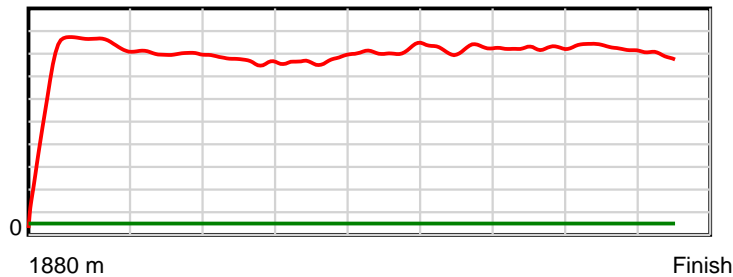

Race Results

January 07, 2015, Race 7, DEVONPORT CUP, Distance 1880m, Spreyton - Offset 0m

Result	TAB no.	Horse (Barrier)	1880 to 1800m	1800m to 1600m	1600m to 1400m	1400m to 1200m	1200m to 1000m	1000m to 800m	800m to 600m	600m to 400m	400m to 200m	200m to WP	Total or Average	Margin
3rd	1	Jakcorijim (6)												
		Position in running (margin)	-	11(18.8)	11(11.8)	5(4.2)	4(2.4)	5(3.3)	4(3.8)	5(6.0)	4(4.8)	3(2.8)		1.70
		Sectional time (s)	10.77	9.71	11.01	12.48	13.14	12.45	12.20	12.67	12.00	12.46		
		Cumulative time (s)	118.89	108.12	98.41	87.40	74.92	61.78	49.33	37.13	24.46	12.46	1:58.89	
		Speed (m/s)	7.43	20.60	18.17	16.03	15.22	16.06	16.39	15.79	16.67	16.05	15.81	
		Stride length (m)	3.25	8.94	8.17	7.38	7.01	7.27	7.18	6.67	7.03	6.98	6.97	
		Stride duration (s)	0.432	0.434	0.450	0.460	0.461	0.452	0.438	0.422	0.421	0.435	0.441	
		Stride efficiency (%)	16.48	124.94	104.25	85.00	76.88	82.58	80.58	69.43	77.14	76.16	75.98	
		Stride count	24.64	22.37	24.49	27.12	28.51	27.51	27.85	30.00	28.47	28.65	269.61	

10 m Stride length

0.6 s Stride duration

20 m/sec Speed

100 % Stride efficiency

Note: Horizontal distance axis grid lines are 200m furlongs.

Disclaimer.

Tasracing Pty Ltd and Thoroughbred Ratings Pty Ltd accepts no responsibility for the completeness or accuracy of any of the information contained herein, and makes no representations about its suitability for any particular purpose. Users should make their own judgements about those matters and/or seek independent advice. You assume all risks associated with use of the data provided on this page.