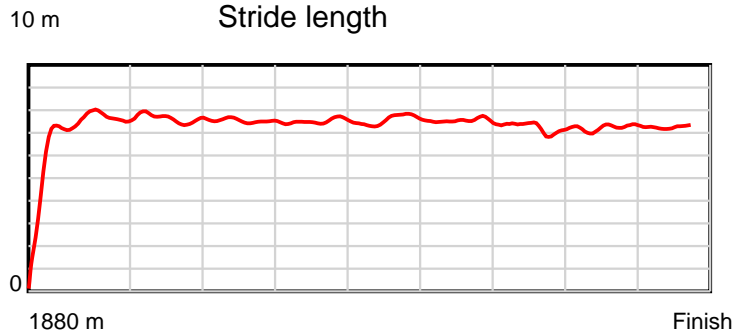

10 m Stride length

0.6 s Stride duration

20 m/sec Speed

100 % Stride efficiency

Note: Horizontal distance axis grid lines are 200m furlongs.

Disclaimer.

Tasracing Pty Ltd and Thoroughbred Ratings Pty Ltd accepts no responsibility for the completeness or accuracy of any of the information contained herein, and makes no representations about its suitability for any particular purpose. Users should make their own judgements about those matters and/or seek independent advice. You assume all risks associated with use of the data provided on this page.

Race Results

January 07, 2015, Race 7, DEVONPORT CUP, Distance 1880m, Spreyton - Offset 0m

Result	TAB no.	Horse (Barrier)	1880 to	1800m to	1600m to	1400m to	1200m to	1000m to	800m to	600m to	400m to	200m to	Total or	Margin
10th	9	Ollie's Gold (8)	1800m	1600m	1400m	1200m	1000m	800m	600m	400m	200m	WP	Average	
		Position in running (margin)	-	10(3.9)	5(4.6)	6(5.2)	6(4.3)	6(4.1)	5(3.9)	4(5.5)	7(7.5)	10(9.1)		8.30
		Sectional time (s)	8.12	11.00	12.38	12.64	12.94	12.35	12.10	13.20	12.60	12.84		
		Cumulative time (s)	120.16	112.04	101.04	88.66	76.02	63.08	50.73	38.64	25.44	12.84	2:00.15	
		Speed (m/s)	9.85	18.18	16.16	15.82	15.46	16.19	16.53	15.15	15.87	15.58	15.65	
		Stride length (m)	4.28	8.04	7.60	7.62	7.58	7.79	7.54	6.73	7.31	7.43	7.27	
		Stride duration (s)	0.435	0.442	0.471	0.482	0.490	0.481	0.456	0.444	0.461	0.477	0.465	
		Stride efficiency (%)	28.63	101.00	90.35	90.66	89.81	94.88	88.85	70.80	83.57	86.27	82.54	
		Stride count	18.69	24.88	26.30	26.26	26.38	25.67	26.52	29.71	27.35	26.92	258.68	