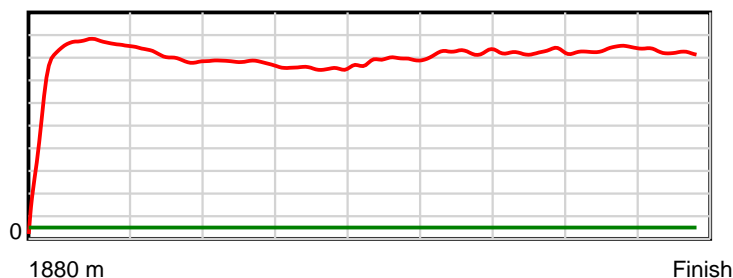

Race Results

January 07, 2015, Race 7, DEVONPORT CUP, Distance 1880m, Spreyton - Offset 0m

Result	TAB no.	Horse (Barrier)	1880 to	1800m to	1600m to	1400m to	1200m to	1000m to	800m to	600m to	400m to	200m to	Total or	Margin
2nd	10	Genuine Lad (5)	1800m	1600m	1400m	1200m	1000m	800m	600m	400m	200m	WP	Average	
		Position in running (margin)	-	3(0.5)	4(3.8)	4(3.6)	5(2.9)	4(3.1)	6(4.5)	6(6.6)	5(5.4)	5(3.4)		0.20
		Sectional time (s)	7.75	11.44	12.23	12.68	13.02	12.60	12.18	12.68	11.99	12.04		
		Cumulative time (s)	118.61	110.86	99.43	87.19	74.52	61.50	48.90	36.72	24.03	12.04	1:58.61	
		Speed (m/s)	10.33	17.48	16.35	15.77	15.36	15.87	16.42	15.77	16.68	16.61	15.85	
		Stride length (m)	4.25	7.52	7.56	7.47	7.35	7.42	7.38	7.02	7.26	7.22	7.13	
		Stride duration (s)	0.402	0.430	0.462	0.473	0.478	0.468	0.449	0.445	0.435	0.435	0.450	
		Stride efficiency (%)	28.17	88.39	89.20	87.19	84.37	86.08	85.05	76.98	82.46	81.48	79.44	
		Stride count	18.84	26.59	26.47	26.78	27.22	26.95	27.11	28.49	27.53	27.70	263.68	

10 m Stride length

0.6 s Stride duration

20 m/sec Speed

100 % Stride efficiency

Note: Horizontal distance axis grid lines are 200m furlongs.

Disclaimer.

Tasracing Pty Ltd and Thoroughbred Ratings Pty Ltd accepts no responsibility for the completeness or accuracy of any of the information contained herein, and makes no representations about its suitability for any particular purpose. Users should make their own judgements about those matters and/or seek independent advice. You assume all risks associated with use of the data provided on this page.