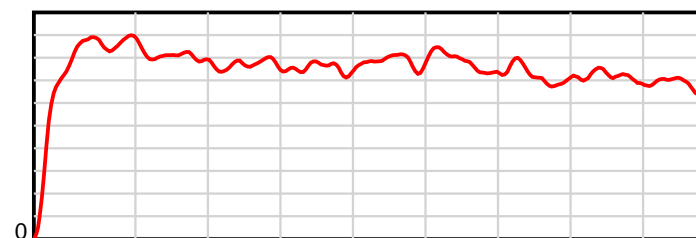

10 m Stride length

1880 m Finish

0.6 s Stride duration

1880 m Finish

20 m/sec Speed

1880 m Finish

100 % Stride efficiency

1880 m Finish