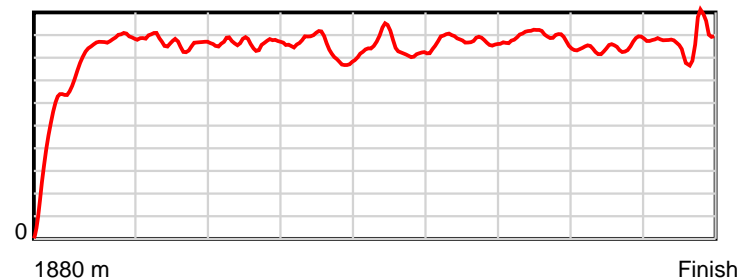

10 m Stride length

0.6 s Stride duration

20 m/sec Speed

100 % Stride efficiency

Note: Horizontal distance axis grid lines are 200m furlongs.

Disclaimer.

Tasracing Pty Ltd and Thoroughbred Ratings Pty Ltd accepts no responsibility for the completeness or accuracy of any of the information contained herein, and makes no representations about its suitability for any particular purpose. Users should make their own judgements about those matters and/or seek independent advice. You assume all risks associated with use of the data provided on this page.

Race Results

January 07, 2015, Race 7, DEVONPORT CUP, Distance 1880m, Spreyton - Offset 0m

Result	TAB no.	Horse (Barrier)	1880 to	1800m to	1600m to	1400m to	1200m to	1000m to	800m to	600m to	400m to	200m to	Total or	Margin
9th	5	The Producer (10)	1800m	1600m	1400m	1200m	1000m	800m	600m	400m	200m	WP	Average	
		Position in running (margin)	-	7(3.1)	8(7.4)	10(9.0)	11(9.2)	11(9.2)	10(9.2)	8(10.4)	9(9.7)	9(9.0)		7.90
		Sectional time (s)	8.31	11.59	12.55	12.82	12.97	12.37	12.03	12.77	12.22	12.45		
		Cumulative time (s)	120.08	111.77	100.18	87.63	74.81	61.83	49.47	37.44	24.67	12.45	2:00.07	
		Speed (m/s)	9.62	17.26	15.94	15.60	15.42	16.17	16.63	15.66	16.37	16.06	15.66	
		Stride length (m)	4.45	7.31	7.05	7.12	7.12	7.42	7.34	6.81	7.10	7.19	6.98	
		Stride duration (s)	0.436	0.423	0.442	0.456	0.462	0.459	0.442	0.435	0.434	0.448	0.446	
		Stride efficiency (%)	30.92	83.47	77.63	79.16	79.26	85.94	84.29	72.41	78.70	80.86	76.05	
		Stride count	17.99	27.37	28.38	28.10	28.08	26.97	27.23	29.38	28.18	27.80	269.48	