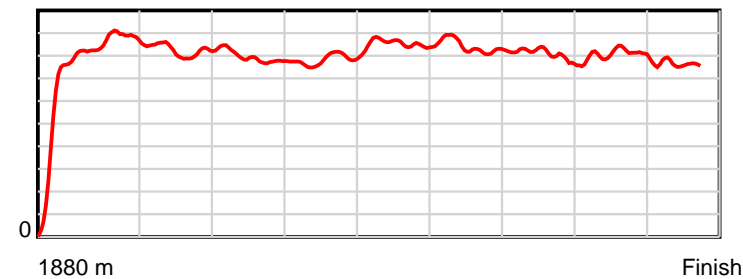

10 m Stride length

0.6 s Stride duration

20 m/sec Speed

100 % Stride efficiency

Note: Horizontal distance axis grid lines are 200m furlongs.

Disclaimer.

Tasracing Pty Ltd and Thoroughbred Ratings Pty Ltd accepts no responsibility for the completeness or accuracy of any of the information contained herein, and makes no representations about its suitability for any particular purpose. Users should make their own judgements about those matters and/or seek independent advice. You assume all risks associated with use of the data provided on this page.