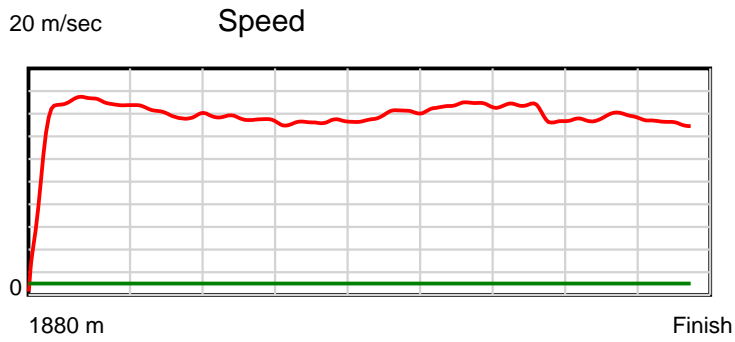

10 m Stride length

0.6 s Stride duration

20 m/sec Speed

100 % Stride efficiency

Note: Horizontal distance axis grid lines are 200m furlongs.

Disclaimer.

Tasracing Pty Ltd and Thoroughbred Ratings Pty Ltd accepts no responsibility for the completeness or accuracy of any of the information contained herein, and makes no representations about its suitability for any particular purpose. Users should make their own judgements about those matters and/or seek independent advice. You assume all risks associated with use of the data provided on this page.

Race Results

January 07, 2015, Race 7, DEVONPORT CUP, Distance 1880m, Spreyton - Offset 0m

Result	TAB no.	Horse (Barrier)	1880 to	1800m to	1600m to	1400m to	1200m to	1000m to	800m to	600m to	400m to	200m to	Total or	Margin
10th	9	Ollie's Gold (8)	1800m	1600m	1400m	1200m	1000m	800m	600m	400m	200m	WP	Average	
		Position in running (margin)	-	10(3.9)	5(4.6)	6(5.2)	6(4.3)	6(4.1)	5(3.9)	4(5.5)	7(7.5)	10(9.1)		8.30
		Sectional time (s)	8.12	11.00	12.38	12.64	12.94	12.35	12.10	13.20	12.60	12.84		
		Cumulative time (s)	120.16	112.04	101.04	88.66	76.02	63.08	50.73	38.64	25.44	12.84	2:00.15	
		Speed (m/s)	9.85	18.18	16.16	15.82	15.46	16.19	16.53	15.15	15.87	15.58	15.65	
		Stride length (m)	4.28	8.04	7.60	7.62	7.58	7.79	7.54	6.73	7.31	7.43	7.27	
		Stride duration (s)	0.435	0.442	0.471	0.482	0.490	0.481	0.456	0.444	0.461	0.477	0.465	
		Stride efficiency (%)	28.63	101.00	90.35	90.66	89.81	94.88	88.85	70.80	83.57	86.27	82.54	
		Stride count	18.69	24.88	26.30	26.26	26.38	25.67	26.52	29.71	27.35	26.92	258.68	