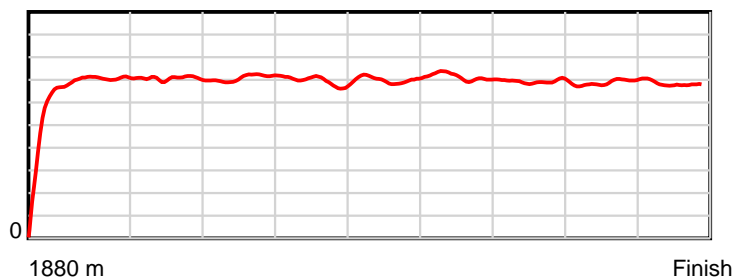

Race Results

January 07, 2015, Race 7, DEVONPORT CUP, Distance 1880m, Spreyton - Offset 0m

Result	TAB no.	Horse (Barrier)	1880 to	1800m to	1600m to	1400m to	1200m to	1000m to	800m to	600m to	400m to	200m to	Total or	Margin
13th	13	Evil Intent (2)	1800m	1600m	1400m	1200m	1000m	800m	600m	400m	200m	WP	Average	
		Position in running (margin)	-	9(3.7)	10(8.6)	11(10.4)	10(8.4)	10(8.4)	11(10.7)	11(13.1)	11(13.4)	11(13.6)		12.00
		Sectional time (s)	8.61	11.70	12.57	12.46	12.98	12.76	12.24	12.92	12.36	12.28		
		Cumulative time (s)	120.88	112.27	100.57	88.00	75.54	62.56	49.81	37.57	24.65	12.28	2:00.87	
		Speed (m/s)	9.29	17.09	15.91	16.05	15.41	15.67	16.34	15.48	16.18	16.29	15.55	
		Stride length (m)	4.62	7.17	6.98	7.19	7.01	7.11	7.14	6.62	6.84	6.91	6.84	
		Stride duration (s)	0.451	0.419	0.438	0.448	0.455	0.453	0.437	0.427	0.423	0.424	0.440	
		Stride efficiency (%)	33.29	80.31	76.03	80.71	76.79	78.89	79.68	68.40	73.21	74.58	73.13	
		Stride count	17.33	27.90	28.67	27.83	28.53	28.15	28.01	30.23	29.22	28.95	274.82	

10 m Stride length