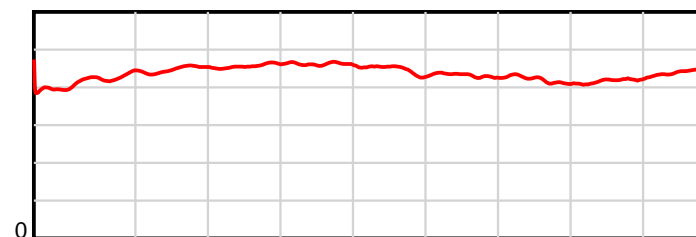

Race Results

January 07, 2015, Race 7, DEVONPORT CUP, Distance 1880m, Spreyton - Offset 0m

Result	TAB no.	Horse (Barrier)	1880 to	1800m to	1600m to	1400m to	1200m to	1000m to	800m to	600m to	400m to	200m to	Total or	Margin
7th	8	Lingo (4)	1800m	1600m	1400m	1200m	1000m	800m	600m	400m	200m	WP	Average	
		Position in running (margin)	-	1(0.0)	2(1.1)	2(1.9)	2(1.2)	3(3.2)	2(4.5)	3(3.8)	4(3.3)			5.30
		Sectional time (s)	7.61	11.06	12.41	12.67	12.98	12.70	12.05	12.76	12.26	13.08		
		Cumulative time (s)	119.58	111.97	100.91	88.50	75.83	62.85	50.15	38.10	25.34	13.08	1:59.58	
		Speed (m/s)	10.51	18.08	16.12	15.79	15.41	15.75	16.60	15.67	16.31	15.29	15.72	
		Stride length (m)	4.37	7.54	7.19	7.19	7.13	7.14	7.17	6.64	6.77	6.67	6.86	
		Stride duration (s)	0.411	0.417	0.446	0.455	0.462	0.453	0.432	0.423	0.415	0.437	0.436	
		Stride efficiency (%)	29.88	88.89	80.83	80.74	79.34	79.67	80.32	68.81	71.71	69.58	73.54	
		Stride count	18.29	26.52	27.81	27.82	28.07	28.01	27.90	30.14	29.52	29.97	274.05	

10 m Stride length

1880 m Finish

0.6 s Stride duration

1880 m Finish

20 m/sec Speed

1880 m Finish

100 % Stride efficiency

1880 m Finish