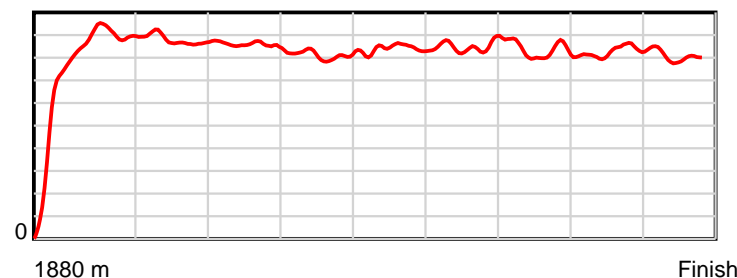

10 m Stride length

0.6 s Stride duration

20 m/sec Speed

100 % Stride efficiency

Note: Horizontal distance axis grid lines are 200m furlongs.

Disclaimer.

Tasracing Pty Ltd and Thoroughbred Ratings Pty Ltd accepts no responsibility for the completeness or accuracy of any of the information contained herein, and makes no representations about its suitability for any particular purpose. Users should make their own judgements about those matters and/or seek independent advice. You assume all risks associated with use of the data provided on this page.