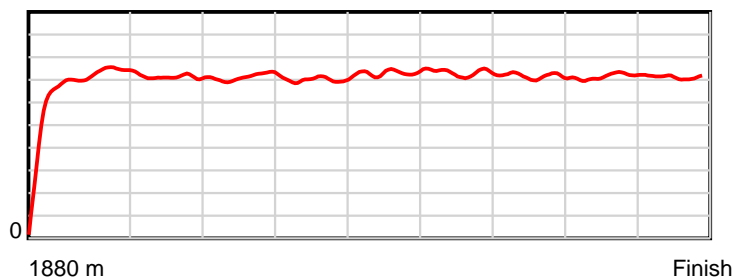

Race Results

January 07, 2015, Race 7, DEVONPORT CUP, Distance 1880m, Spreyton - Offset 0m

Result	TAB no.	Horse (Barrier)	1880 to	1800m to	1600m to	1400m to	1200m to	1000m to	800m to	600m to	400m to	200m to	Total or	Margin
9th	5	The Producer (10)	1800m	1600m	1400m	1200m	1000m	800m	600m	400m	200m	WP	Average	
		Position in running (margin)	-	7(3.1)	8(7.4)	10(9.0)	11(9.2)	11(9.2)	10(9.2)	8(10.4)	9(9.7)	9(9.0)		7.90
		Sectional time (s)	8.31	11.59	12.55	12.82	12.97	12.37	12.03	12.77	12.22	12.45		
		Cumulative time (s)	120.08	111.77	100.18	87.63	74.81	61.83	49.47	37.44	24.67	12.45	2:00.07	
		Speed (m/s)	9.62	17.26	15.94	15.60	15.42	16.17	16.63	15.66	16.37	16.06	15.66	
		Stride length (m)	4.45	7.31	7.05	7.12	7.12	7.42	7.34	6.81	7.10	7.19	6.98	
		Stride duration (s)	0.436	0.423	0.442	0.456	0.462	0.459	0.442	0.435	0.434	0.448	0.446	
		Stride efficiency (%)	30.92	83.47	77.63	79.16	79.26	85.94	84.29	72.41	78.70	80.86	76.05	
		Stride count	17.99	27.37	28.38	28.10	28.08	26.97	27.23	29.38	28.18	27.80	269.48	

10 m Stride length