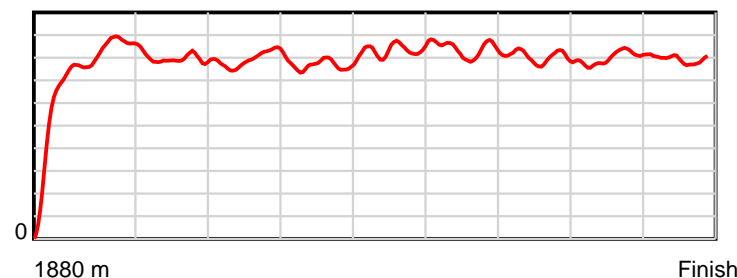

10 m Stride length

0.6 s Stride duration

20 m/sec Speed

100 % Stride efficiency

Note: Horizontal distance axis grid lines are 200m furlongs.

Disclaimer.

Tasracing Pty Ltd and Thoroughbred Ratings Pty Ltd accepts no responsibility for the completeness or accuracy of any of the information contained herein, and makes no representations about its suitability for any particular purpose. Users should make their own judgements about those matters and/or seek independent advice. You assume all risks associated with use of the data provided on this page.

Race Results

January 07, 2015, Race 7, DEVONPORT CUP, Distance 1880m, Spreyton - Offset 0m

Result	TAB no.	Horse (Barrier)	1880 to	1800m to	1600m to	1400m to	1200m to	1000m to	800m to	600m to	400m to	200m to	Total or	Margin
10th	9	Ollie's Gold (8)	1800m	1600m	1400m	1200m	1000m	800m	600m	400m	200m	WP	Average	
		Position in running (margin)	-	10(3.9)	5(4.6)	6(5.2)	6(4.3)	6(4.1)	5(3.9)	4(5.5)	7(7.5)	10(9.1)		8.30
		Sectional time (s)	8.12	11.00	12.38	12.64	12.94	12.35	12.10	13.20	12.60	12.84		
		Cumulative time (s)	120.16	112.04	101.04	88.66	76.02	63.08	50.73	38.64	25.44	12.84	2:00.15	
		Speed (m/s)	9.85	18.18	16.16	15.82	15.46	16.19	16.53	15.15	15.87	15.58	15.65	
		Stride length (m)	4.28	8.04	7.60	7.62	7.58	7.79	7.54	6.73	7.31	7.43	7.27	
		Stride duration (s)	0.435	0.442	0.471	0.482	0.490	0.481	0.456	0.444	0.461	0.477	0.465	
		Stride efficiency (%)	28.63	101.00	90.35	90.66	89.81	94.88	88.85	70.80	83.57	86.27	82.54	
		Stride count	18.69	24.88	26.30	26.26	26.38	25.67	26.52	29.71	27.35	26.92	258.68	