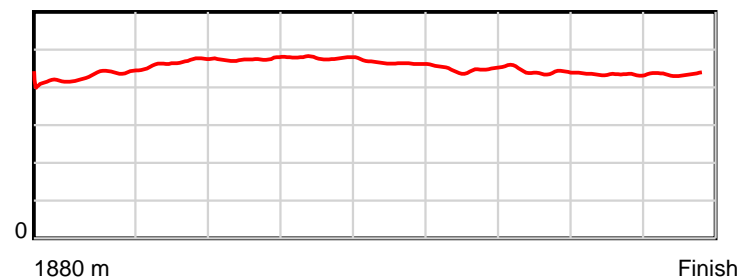

Race Results

January 07, 2015, Race 7, DEVONPORT CUP, Distance 1880m, Spreyton - Offset 0m

Result	TAB no.	Horse (Barrier)	1880 to	1800m to	1600m to	1400m to	1200m to	1000m to	800m to	600m to	400m to	200m to	Total or	Margin
2nd	10	Genuine Lad (5)	1800m	1600m	1400m	1200m	1000m	800m	600m	400m	200m	WP	Average	
		Position in running (margin)	-	3(0.5)	4(3.8)	4(3.6)	5(2.9)	4(3.1)	6(4.5)	6(6.6)	5(5.4)	5(3.4)		0.20
		Sectional time (s)	7.75	11.44	12.23	12.68	13.02	12.60	12.18	12.68	11.99	12.04		
		Cumulative time (s)	118.61	110.86	99.43	87.19	74.52	61.50	48.90	36.72	24.03	12.04	1:58.61	
		Speed (m/s)	10.33	17.48	16.35	15.77	15.36	15.87	16.42	15.77	16.68	16.61	15.85	
		Stride length (m)	4.25	7.52	7.56	7.47	7.35	7.42	7.38	7.02	7.26	7.22	7.13	
		Stride duration (s)	0.402	0.430	0.462	0.473	0.478	0.468	0.449	0.445	0.435	0.435	0.450	
		Stride efficiency (%)	28.17	88.39	89.20	87.19	84.37	86.08	85.05	76.98	82.46	81.48	79.44	
		Stride count	18.84	26.59	26.47	26.78	27.22	26.95	27.11	28.49	27.53	27.70	263.68	

10 m Stride length

0.6 s Stride duration

20 m/sec Speed

100 % Stride efficiency

Note: Horizontal distance axis grid lines are 200m furlongs.

Disclaimer.

Tasracing Pty Ltd and Thoroughbred Ratings Pty Ltd accepts no responsibility for the completeness or accuracy of any of the information contained herein, and makes no representations about its suitability for any particular purpose. Users should make their own judgements about those matters and/or seek independent advice. You assume all risks associated with use of the data provided on this page.