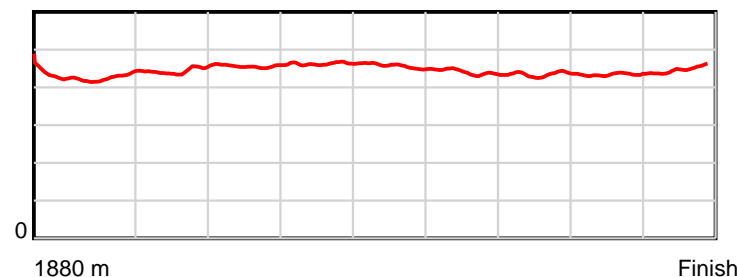

Race Results

January 07, 2015, Race 7, DEVONPORT CUP, Distance 1880m, Spreyton - Offset 0m

Result	TAB no.	Horse (Barrier)	1880 to	1800m to	1600m to	1400m to	1200m to	1000m to	800m to	600m to	400m to	200m to	Total or	Margin
9th	5	The Producer (10)	1800m	1600m	1400m	1200m	1000m	800m	600m	400m	200m	WP	Average	
		Position in running (margin)	-	7(3.1)	8(7.4)	10(9.0)	11(9.2)	11(9.2)	10(9.2)	8(10.4)	9(9.7)	9(9.0)		7.90
		Sectional time (s)	8.31	11.59	12.55	12.82	12.97	12.37	12.03	12.77	12.22	12.45		
		Cumulative time (s)	120.08	111.77	100.18	87.63	74.81	61.83	49.47	37.44	24.67	12.45	2:00.07	
		Speed (m/s)	9.62	17.26	15.94	15.60	15.42	16.17	16.63	15.66	16.37	16.06	15.66	
		Stride length (m)	4.45	7.31	7.05	7.12	7.12	7.42	7.34	6.81	7.10	7.19	6.98	
		Stride duration (s)	0.436	0.423	0.442	0.456	0.462	0.459	0.442	0.435	0.434	0.448	0.446	
		Stride efficiency (%)	30.92	83.47	77.63	79.16	79.26	85.94	84.29	72.41	78.70	80.86	76.05	
		Stride count	17.99	27.37	28.38	28.10	28.08	26.97	27.23	29.38	28.18	27.80	269.48	

10 m Stride length

0.6 s Stride duration

20 m/sec Speed

100 % Stride efficiency

Note: Horizontal distance axis grid lines are 200m furlongs.

Disclaimer.

Tasracing Pty Ltd and Thoroughbred Ratings Pty Ltd accepts no responsibility for the completeness or accuracy of any of the information contained herein, and makes no representations about its suitability for any particular purpose. Users should make their own judgements about those matters and/or seek independent advice. You assume all risks associated with use of the data provided on this page.