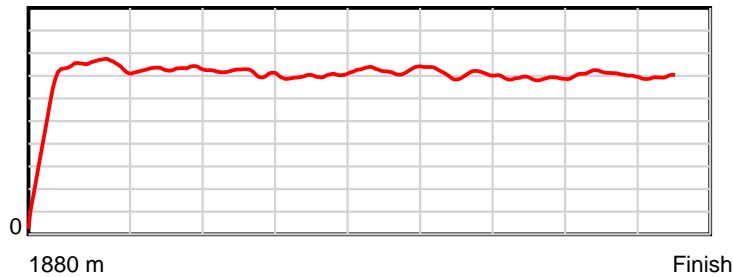

Race Results

January 07, 2015, Race 7, DEVONPORT CUP, Distance 1880m, Spreyton - Offset 0m

Result	TAB no.	Horse (Barrier)	1880 to 1800m	1800m to 1600m	1600m to 1400m	1400m to 1200m	1200m to 1000m	1000m to 800m	800m to 600m	600m to 400m	400m to 200m	200m to WP	Total or Average	Margin
3rd	1	Jakcorijim (6)												
		Position in running (margin)	-	11(18.8)	11(11.8)	5(4.2)	4(2.4)	5(3.3)	4(3.8)	5(6.0)	4(4.8)	3(2.8)		1.70
		Sectional time (s)	10.77	9.71	11.01	12.48	13.14	12.45	12.20	12.67	12.00	12.46		
		Cumulative time (s)	118.89	108.12	98.41	87.40	74.92	61.78	49.33	37.13	24.46	12.46	1:58.89	
		Speed (m/s)	7.43	20.60	18.17	16.03	15.22	16.06	16.39	15.79	16.67	16.05	15.81	
		Stride length (m)	3.25	8.94	8.17	7.38	7.01	7.27	7.18	6.67	7.03	6.98	6.97	
		Stride duration (s)	0.432	0.434	0.450	0.460	0.461	0.452	0.438	0.422	0.421	0.435	0.441	
		Stride efficiency (%)	16.48	124.94	104.25	85.00	76.88	82.58	80.58	69.43	77.14	76.16	75.98	
		Stride count	24.64	22.37	24.49	27.12	28.51	27.51	27.85	30.00	28.47	28.65	269.61	

10 m Stride length