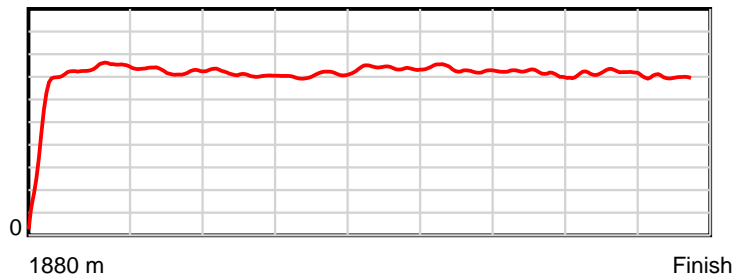

Race Results

January 07, 2015, Race 7, DEVONPORT CUP, Distance 1880m, Spreyton - Offset 0m

Result	TAB no.	Horse (Barrier)	1880 to	1800m to	1600m to	1400m to	1200m to	1000m to	800m to	600m to	400m to	200m to	Total or	Margin
4th	7	At the Weekend (1)	1800m	1600m	1400m	1200m	1000m	800m	600m	400m	200m	WP	Average	
		Position in running (margin)	-	8(3.6)	3(2.2)	3(2.3)	3(1.7)	3(1.9)	2(2.7)	3(4.8)	2(3.6)	2(1.6)		2.90
		Sectional time (s)	8.29	10.65	12.29	12.69	13.03	12.50	12.18	12.68	11.99	12.83		
		Cumulative time (s)	119.12	110.83	100.18	87.89	75.20	62.17	49.68	37.50	24.82	12.83	1:59.12	
		Speed (m/s)	9.65	18.78	16.27	15.76	15.35	16.00	16.42	15.77	16.68	15.59	15.78	
		Stride length (m)	4.25	7.85	7.33	7.28	7.25	7.47	7.37	6.91	7.15	7.02	7.07	
		Stride duration (s)	0.433	0.418	0.451	0.462	0.472	0.467	0.449	0.438	0.429	0.450	0.448	
		Stride efficiency (%)	28.26	96.20	83.99	82.71	82.13	87.24	84.99	74.68	79.79	77.07	78.09	
		Stride count	18.81	25.49	27.28	27.49	27.59	26.77	27.12	28.93	27.99	28.48	265.95	

10 m Stride length