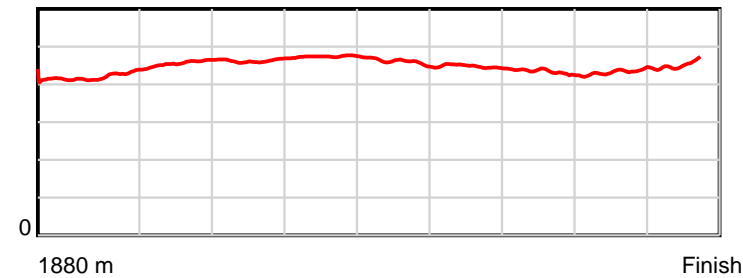

Race Results

January 07, 2015, Race 7, DEVONPORT CUP, Distance 1880m, Spreyton - Offset 0m

Result	TAB no.	Horse (Barrier)	1880 to	1800m to	1600m to	1400m to	1200m to	1000m to	800m to	600m to	400m to	200m to	Total or	Margin
4th	7	At the Weekend (1)	1800m	1600m	1400m	1200m	1000m	800m	600m	400m	200m	WP	Average	
		Position in running (margin)	-	8(3.6)	3(2.2)	3(2.3)	3(1.7)	3(1.9)	2(2.7)	3(4.8)	2(3.6)	2(1.6)		2.90
		Sectional time (s)	8.29	10.65	12.29	12.69	13.03	12.50	12.18	12.68	11.99	12.83		
		Cumulative time (s)	119.12	110.83	100.18	87.89	75.20	62.17	49.68	37.50	24.82	12.83	1:59.12	
		Speed (m/s)	9.65	18.78	16.27	15.76	15.35	16.00	16.42	15.77	16.68	15.59	15.78	
		Stride length (m)	4.25	7.85	7.33	7.28	7.25	7.47	7.37	6.91	7.15	7.02	7.07	
		Stride duration (s)	0.433	0.418	0.451	0.462	0.472	0.467	0.449	0.438	0.429	0.450	0.448	
		Stride efficiency (%)	28.26	96.20	83.99	82.71	82.13	87.24	84.99	74.68	79.79	77.07	78.09	
		Stride count	18.81	25.49	27.28	27.49	27.59	26.77	27.12	28.93	27.99	28.48	265.95	

10 m Stride length

0.6 s Stride duration

20 m/sec Speed

100 % Stride efficiency

Note: Horizontal distance axis grid lines are 200m furlongs.

Disclaimer.

Tasracing Pty Ltd and Thoroughbred Ratings Pty Ltd accepts no responsibility for the completeness or accuracy of any of the information contained herein, and makes no representations about its suitability for any particular purpose. Users should make their own judgements about those matters and/or seek independent advice. You assume all risks associated with use of the data provided on this page.