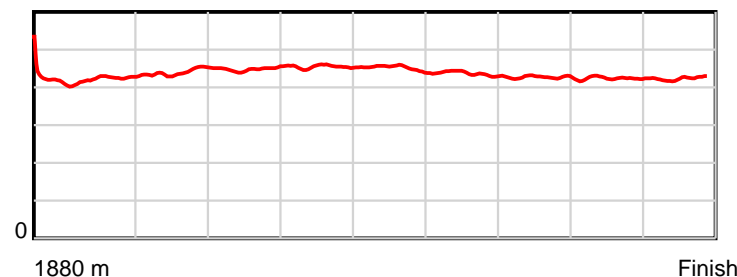

Race Results

January 07, 2015, Race 7, DEVONPORT CUP, Distance 1880m, Spreyton - Offset 0m

Result	TAB no.	Horse (Barrier)	1880 to	1800m to	1600m to	1400m to	1200m to	1000m to	800m to	600m to	400m to	200m to	Total or	Margin
13th	13	Evil Intent (2)	1800m	1600m	1400m	1200m	1000m	800m	600m	400m	200m	WP	Average	
		Position in running (margin)	-	9(3.7)	10(8.6)	11(10.4)	10(8.4)	10(8.4)	11(10.7)	11(13.1)	11(13.4)	11(13.6)		12.00
		Sectional time (s)	8.61	11.70	12.57	12.46	12.98	12.76	12.24	12.92	12.36	12.28		
		Cumulative time (s)	120.88	112.27	100.57	88.00	75.54	62.56	49.81	37.57	24.65	12.28	2:00.87	
		Speed (m/s)	9.29	17.09	15.91	16.05	15.41	15.67	16.34	15.48	16.18	16.29	15.55	
		Stride length (m)	4.62	7.17	6.98	7.19	7.01	7.11	7.14	6.62	6.84	6.91	6.84	
		Stride duration (s)	0.451	0.419	0.438	0.448	0.455	0.453	0.437	0.427	0.423	0.424	0.440	
		Stride efficiency (%)	33.29	80.31	76.03	80.71	76.79	78.89	79.68	68.40	73.21	74.58	73.13	
		Stride count	17.33	27.90	28.67	27.83	28.53	28.15	28.01	30.23	29.22	28.95	274.82	

10 m Stride length

0.6 s Stride duration

20 m/sec Speed

100 % Stride efficiency

Note: Horizontal distance axis grid lines are 200m furlongs.

Disclaimer.

Tasracing Pty Ltd and Thoroughbred Ratings Pty Ltd accepts no responsibility for the completeness or accuracy of any of the information contained herein, and makes no representations about its suitability for any particular purpose. Users should make their own judgements about those matters and/or seek independent advice. You assume all risks associated with use of the data provided on this page.