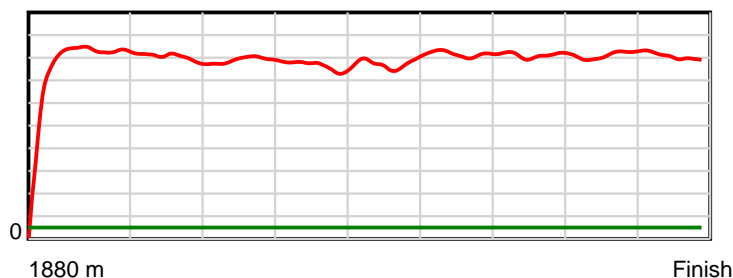

Race Results

January 07, 2015, Race 7, DEVONPORT CUP, Distance 1880m, Spreyton - Offset 0m

Result	TAB no.	Horse (Barrier)	1880 to	1800m to	1600m to	1400m to	1200m to	1000m to	800m to	600m to	400m to	200m to	Total or	Margin
13th	13	Evil Intent (2)	1800m	1600m	1400m	1200m	1000m	800m	600m	400m	200m	WP	Average	
		Position in running (margin)	-	9(3.7)	10(8.6)	11(10.4)	10(8.4)	10(8.4)	11(10.7)	11(13.1)	11(13.4)	11(13.6)		12.00
		Sectional time (s)	8.61	11.70	12.57	12.46	12.98	12.76	12.24	12.92	12.36	12.28		
		Cumulative time (s)	120.88	112.27	100.57	88.00	75.54	62.56	49.81	37.57	24.65	12.28	2:00.87	
		Speed (m/s)	9.29	17.09	15.91	16.05	15.41	15.67	16.34	15.48	16.18	16.29	15.55	
		Stride length (m)	4.62	7.17	6.98	7.19	7.01	7.11	7.14	6.62	6.84	6.91	6.84	
		Stride duration (s)	0.451	0.419	0.438	0.448	0.455	0.453	0.437	0.427	0.423	0.424	0.440	
		Stride efficiency (%)	33.29	80.31	76.03	80.71	76.79	78.89	79.68	68.40	73.21	74.58	73.13	
		Stride count	17.33	27.90	28.67	27.83	28.53	28.15	28.01	30.23	29.22	28.95	274.82	

10 m Stride length

0.6 s Stride duration

20 m/sec Speed

100 % Stride efficiency

Note: Horizontal distance axis grid lines are 200m furlongs.

Disclaimer.

Tasracing Pty Ltd and Thoroughbred Ratings Pty Ltd accepts no responsibility for the completeness or accuracy of any of the information contained herein, and makes no representations about its suitability for any particular purpose. Users should make their own judgements about those matters and/or seek independent advice. You assume all risks associated with use of the data provided on this page.