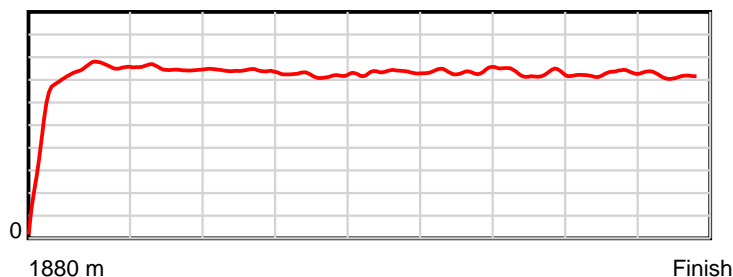

Race Results

January 07, 2015, Race 7, DEVONPORT CUP, Distance 1880m, Spreyton - Offset 0m

Result	TAB no.	Horse (Barrier)	1880 to	1800m to	1600m to	1400m to	1200m to	1000m to	800m to	600m to	400m to	200m to	Total or	Margin
2nd	10	Genuine Lad (5)	1800m	1600m	1400m	1200m	1000m	800m	600m	400m	200m	WP	Average	
		Position in running (margin)	-	3(0.5)	4(3.8)	4(3.6)	5(2.9)	4(3.1)	6(4.5)	6(6.6)	5(5.4)	5(3.4)		0.20
		Sectional time (s)	7.75	11.44	12.23	12.68	13.02	12.60	12.18	12.68	11.99	12.04		
		Cumulative time (s)	118.61	110.86	99.43	87.19	74.52	61.50	48.90	36.72	24.03	12.04	1:58.61	
		Speed (m/s)	10.33	17.48	16.35	15.77	15.36	15.87	16.42	15.77	16.68	16.61	15.85	
		Stride length (m)	4.25	7.52	7.56	7.47	7.35	7.42	7.38	7.02	7.26	7.22	7.13	
		Stride duration (s)	0.402	0.430	0.462	0.473	0.478	0.468	0.449	0.445	0.435	0.435	0.450	
		Stride efficiency (%)	28.17	88.39	89.20	87.19	84.37	86.08	85.05	76.98	82.46	81.48	79.44	
		Stride count	18.84	26.59	26.47	26.78	27.22	26.95	27.11	28.49	27.53	27.70	263.68	

10 m Stride length