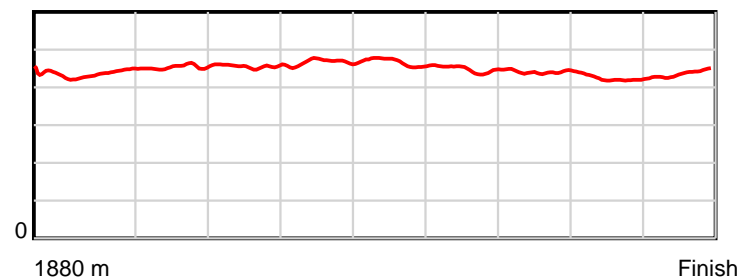

Race Results

January 07, 2015, Race 7, DEVONPORT CUP, Distance 1880m, Spreyton - Offset 0m

Result	TAB no.	Horse (Barrier)	1880 to	1800m to	1600m to	1400m to	1200m to	1000m to	800m to	600m to	400m to	200m to	Total or	Margin
6th	4	Streetwise Sav... (13)	1800m	1600m	1400m	1200m	1000m	800m	600m	400m	200m	WP	Average	
		Position in running (margin)	-	5(2.4)	9(7.4)	9(8.1)	9(8.3)	9(7.8)	9(8.7)	10(10.9)	10(11.9)	8(8.9)		4.50
		Sectional time (s)	8.15	11.71	12.40	12.82	12.90	12.52	12.19	13.04	11.83	11.87		
		Cumulative time (s)	119.43	111.28	99.56	87.17	74.34	61.44	48.93	36.74	23.69	11.87	1:59.43	
		Speed (m/s)	9.82	17.08	16.13	15.60	15.50	15.97	16.41	15.34	16.91	16.85	15.74	
		Stride length (m)	4.46	7.43	7.31	7.11	7.23	7.46	7.37	6.77	7.17	7.36	7.05	
		Stride duration (s)	0.437	0.435	0.453	0.456	0.466	0.467	0.449	0.441	0.424	0.437	0.448	
		Stride efficiency (%)	31.15	86.36	83.54	79.07	81.63	86.90	84.82	71.54	80.31	84.72	77.74	
		Stride count	17.92	26.90	27.35	28.12	27.67	26.82	27.15	29.56	27.90	27.16	266.55	

10 m Stride length

0.6 s Stride duration

20 m/sec Speed

100 % Stride efficiency

Note: Horizontal distance axis grid lines are 200m furlongs.

Disclaimer.

Tasracing Pty Ltd and Thoroughbred Ratings Pty Ltd accepts no responsibility for the completeness or accuracy of any of the information contained herein, and makes no representations about its suitability for any particular purpose. Users should make their own judgements about those matters and/or seek independent advice. You assume all risks associated with use of the data provided on this page.