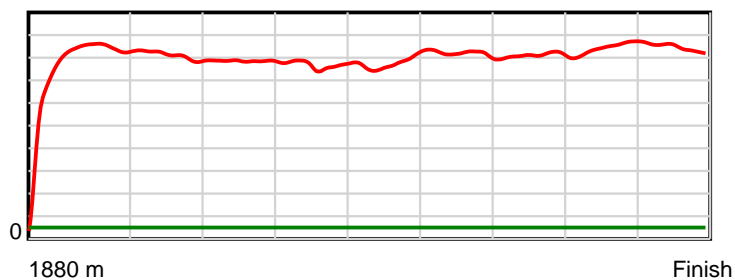

Race Results

January 07, 2015, Race 7, DEVONPORT CUP, Distance 1880m, Spreyton - Offset 0m

Result	TAB no.	Horse (Barrier)	1880 to	1800m to	1600m to	1400m to	1200m to	1000m to	800m to	600m to	400m to	200m to	Total or	Margin
6th	4	Streetwise Sav... (13)	1800m	1600m	1400m	1200m	1000m	800m	600m	400m	200m	WP	Average	
		Position in running (margin)	-	5(2.4)	9(7.4)	9(8.1)	9(8.3)	9(7.8)	9(8.7)	10(10.9)	10(11.9)	8(8.9)		4.50
		Sectional time (s)	8.15	11.71	12.40	12.82	12.90	12.52	12.19	13.04	11.83	11.87		
		Cumulative time (s)	119.43	111.28	99.56	87.17	74.34	61.44	48.93	36.74	23.69	11.87	1:59.43	
		Speed (m/s)	9.82	17.08	16.13	15.60	15.50	15.97	16.41	15.34	16.91	16.85	15.74	
		Stride length (m)	4.46	7.43	7.31	7.11	7.23	7.46	7.37	6.77	7.17	7.36	7.05	
		Stride duration (s)	0.437	0.435	0.453	0.456	0.466	0.467	0.449	0.441	0.424	0.437	0.448	
		Stride efficiency (%)	31.15	86.36	83.54	79.07	81.63	86.90	84.82	71.54	80.31	84.72	77.74	
		Stride count	17.92	26.90	27.35	28.12	27.67	26.82	27.15	29.56	27.90	27.16	266.55	

10 m Stride length

0.6 s Stride duration

20 m/sec Speed

100 % Stride efficiency

Note: Horizontal distance axis grid lines are 200m furlongs.

Disclaimer.

Tasracing Pty Ltd and Thoroughbred Ratings Pty Ltd accepts no responsibility for the completeness or accuracy of any of the information contained herein, and makes no representations about its suitability for any particular purpose. Users should make their own judgements about those matters and/or seek independent advice. You assume all risks associated with use of the data provided on this page.