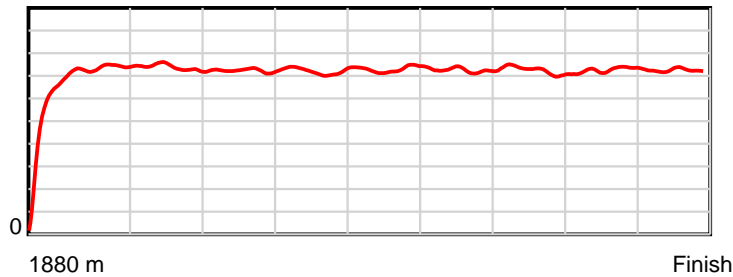

Race Results

January 07, 2015, Race 7, DEVONPORT CUP, Distance 1880m, Spreyton - Offset 0m

Result	TAB no.	Horse (Barrier)	1880 to	1800m to	1600m to	1400m to	1200m to	1000m to	800m to	600m to	400m to	200m to	Total or	Margin
5th	3	Second Dozen (9)	1800m	1600m	1400m	1200m	1000m	800m	600m	400m	200m	WP	Average	
		Position in running (margin)	-	6(2.4)	7(6.8)	7(6.0)	7(6.0)	7(5.5)	7(6.2)	7(8.3)	6(7.3)	6(5.2)		3.60
		Sectional time (s)	8.18	11.60	12.14	12.80	12.90	12.48	12.18	12.72	11.98	12.28		
		Cumulative time (s)	119.26	111.08	99.48	87.34	74.54	61.64	49.16	36.98	24.26	12.28	1:59.26	
		Speed (m/s)	9.79	17.24	16.47	15.62	15.50	16.03	16.42	15.72	16.69	16.29	15.76	
		Stride length (m)	4.34	7.51	7.51	7.23	7.29	7.43	7.34	6.86	7.22	7.26	7.08	
		Stride duration (s)	0.429	0.436	0.456	0.463	0.470	0.463	0.447	0.436	0.432	0.446	0.449	
		Stride efficiency (%)	29.48	88.25	88.17	81.63	83.05	86.21	84.11	73.46	81.38	82.39	78.43	
		Stride count	18.42	26.61	26.63	27.67	27.43	26.93	27.26	29.17	27.71	27.54	265.37	

10 m Stride length