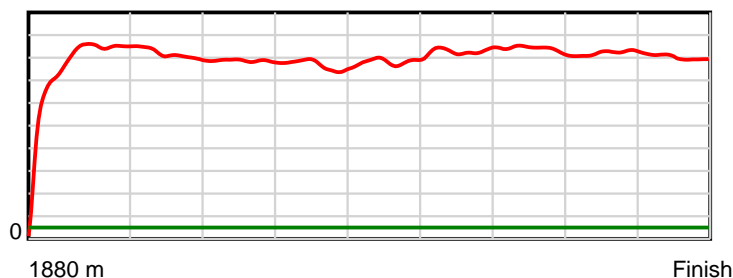

Race Results

January 07, 2015, Race 7, DEVONPORT CUP, Distance 1880m, Spreyton - Offset 0m

Result	TAB no.	Horse (Barrier)	1880 to 1800m	1800m to 1600m	1600m to 1400m	1400m to 1200m	1200m to 1000m	1000m to 800m	800m to 600m	600m to 400m	400m to 200m	200m to WP	Total or Average	Margin
8th	12	Uboa (11)												
		Position in running (margin)	-	4(1.2)	6(6.3)	8(7.2)	8(7.2)	8(7.0)	8(8.7)	9(10.5)	8(8.4)	7(6.5)		5.70
		Sectional time (s)	7.98	11.72	12.43	12.80	12.95	12.65	12.13	12.53	12.01	12.47		
		Cumulative time (s)	119.66	111.68	99.96	87.53	74.73	61.79	49.14	37.01	24.48	12.47	1:59.66	
		Speed (m/s)	10.03	17.06	16.09	15.62	15.44	15.81	16.49	15.96	16.65	16.04	15.71	
		Stride length (m)	4.63	7.43	7.31	7.36	7.37	7.43	7.41	7.17	7.47	7.29	7.18	
		Stride duration (s)	0.438	0.435	0.454	0.471	0.477	0.470	0.450	0.449	0.448	0.455	0.457	
		Stride efficiency (%)	33.52	86.17	83.53	84.60	84.79	86.20	85.87	80.34	87.14	83.13	80.53	
		Stride count	17.27	26.93	27.35	27.18	27.15	26.93	26.98	27.89	26.78	27.42	261.88	

10 m Stride length

0.6 s Stride duration

20 m/sec Speed

100 % Stride efficiency

Note: Horizontal distance axis grid lines are 200m furlongs.

Disclaimer.

Tasracing Pty Ltd and Thoroughbred Ratings Pty Ltd accepts no responsibility for the completeness or accuracy of any of the information contained herein, and makes no representations about its suitability for any particular purpose. Users should make their own judgements about those matters and/or seek independent advice. You assume all risks associated with use of the data provided on this page.