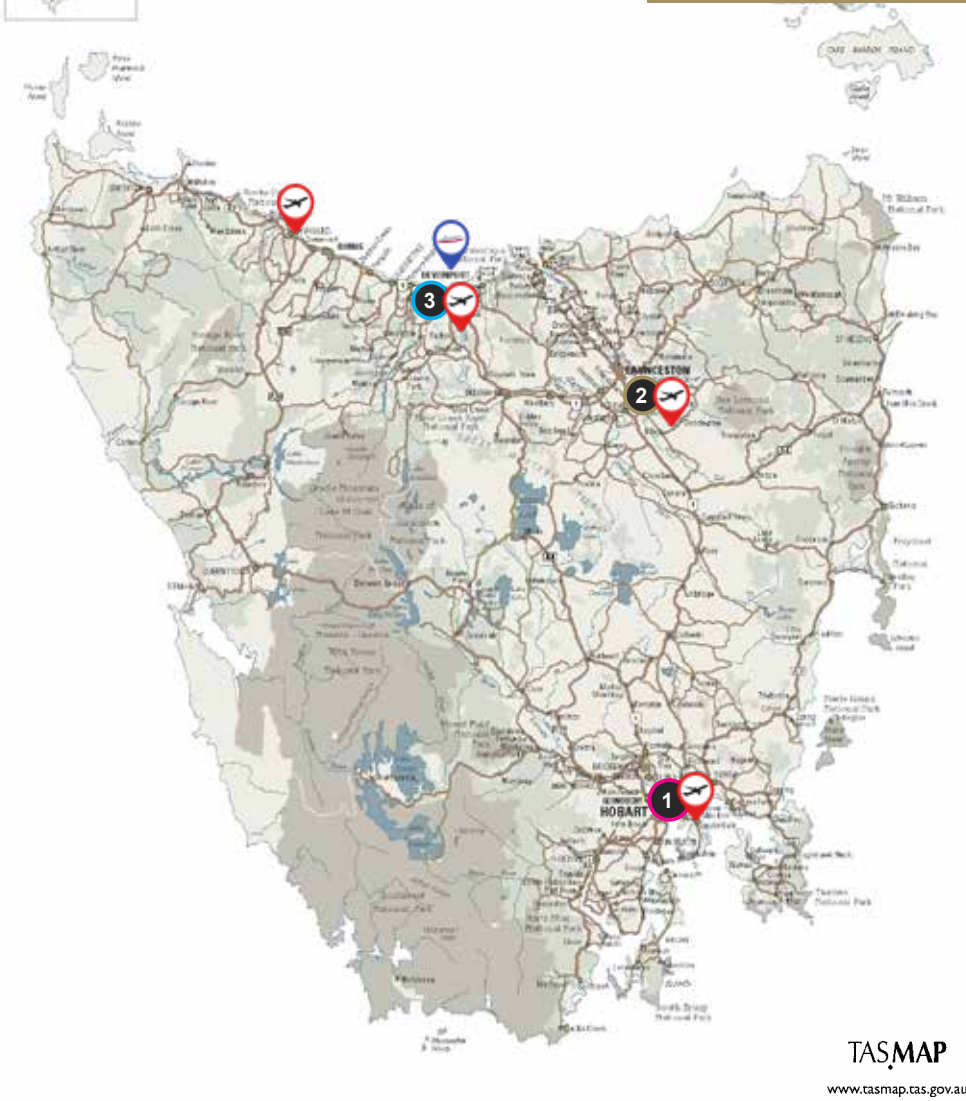

TASMANIAN racecourses

- **1** **HOBART** racecourse
  Tasmanian Racing Club
  2-6 Goodwood Road
  Glenorchy
  Approximately 23 km from Hobart International Airport and 9 km from Hobart CBD.
- **2** **LAUNCESTON** racecourse
  Tasmanian Turf Club
  Jellico Street
  Mowbray
  Approximately 18 km from Launceston Airport and 4 km from Launceston CBD.
- **3** **DEVONPORT** racecourse
  Devonport Racing Club
  13 Racecourse Road
  Spreyton
  Approximately 12 km from Devonport Airport and 5 km from Devonport CBD.
  Approximately 7 km from Spirit of Tasmania Sea Terminal, East Devonport
  Approximately 66 km from Burnie Airport (Wynyard)
- **4** **KING ISLAND** racecourse [December-January]
  Currie
  Flights via Melbourne, Launceston or Wynyard