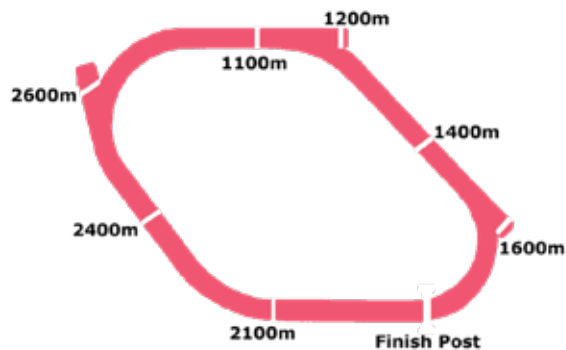

TRACK RECORDS

DISTANCE	TIME	HOBART (Elwick Track)	DATE
800M	0-44.73	Il Regalo	09/11/2016
1100M	1-03.52	Mystic Journey	24/01/2018
1200M	1-08.05	I'm Wesley	01/11/2017
1400M	1-21.55	I'm Wesley	06/12/2017
1600M	1-34.49	Mr America	01/11/2017
2100M	2-09.82	Gallow Gate	01/11/2017
2400M	2-29.56	Bondeiger	28/02/2018
2650M	2-47.87	Eastender	14/03/2018

The Launceston racecourse is located approximately 3 kilometres from the heart of Launceston City in Jellico Street, Mowbray.

Launceston is the second largest city in Tasmania and is an ideal base from which to experience essential Tasmanian historic villages, national trust properties, wilderness, arts, markets, national parks, breath-taking scenery and internationally acclaimed food and wine grown in a clean, unspoilt environment. Launceston is a thriving City with accommodation of an international standard.

TRACK SAFETY LIMITS

LAUNCESTON		DAY MEETINGS (Prior to Sunset)							
Rail Position	True	1m	2m	3m	4m	5m	6m	7m	8-9m
2600m	13	13	13	13	13	13	13	10	10
2400m	16	16	16	16	16	16	16	14	14
2100m	15	14	14	14	14	14	14	12	10
1600m	14	14	14	14	14	14	14	14	14
1400m	14	14	14	14	14	14	14	14	14
1200m	14	14	14	14	14	14	14	14	14
1100m	10	10	10	10	10	10	10	10	10
800m*	10	10	10	10	10	10	10	10	10

* 2YO's only

* NIGHT MEETINGS (After Sunset)									
True	1m	2m	3m	4m	5m	6m	7m	8m	9m
12	12	12	12	12	12	12	10	10	10
12	12	12	12	12	12	12	11	11	11
12	12	12	12	12	12	12	11	10	10
12	12	12	12	12	12	12	11	11	11
12	12	12	12	12	12	12	11	11	11
12	12	12	12	12	12	12	11	11	11
10	10	10	10	10	10	10	10	10	10
10	10	10	10	10	10	10	10	10	10

LONGFORD
All distances
8
Longford Cup
10

1. In the event of a rail having to be moved or for any other safety reason, the Chairman of Stewards may re-assess the field limits accordingly.
2. *Day Meeting field limits will apply for the following: Open, Group & Listed races (Excluding 2YO races)
3. Field limits for all 2YO events programmed between the first day of the current racing season (1st August) and the last day of the calendar year (31st Dec) inclusive, will be reduced by two (2) runners. (Excluding 800m and 1100 metre start).

NOTE: When the moveable rail is not in the true position, Tasracing may opt to run races at approximate distances. This will permit the barrier stalls to be placed at the farthest distance from turns. In such cases, field limits may be reassessed by Stewards.

GRASS GALLOPS - (LONGFORD)

Available Tuesday and Friday on request. Contact Course Ranger Robert Hutchins on (03) 6391 1755.

JUMP OUTS

Available each non race day after 10:00 am and on Wednesday and Saturday after 9:00 am unless otherwise specified by the track steward.