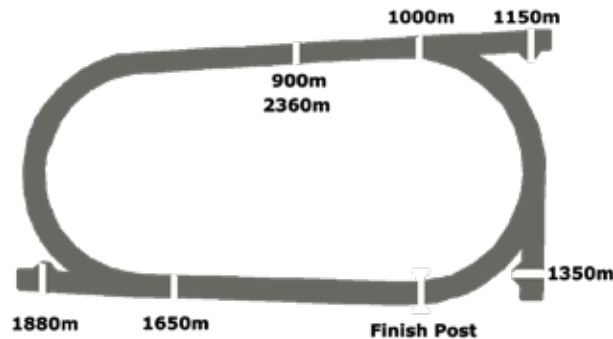

- Direction: Anti-clockwise
- Circumference: 1459m
- Straight: 305m
- Track Width: 18m
- Surface: Synthetic-Tapeta

TRACK SAFETY LIMITS

DEVONPORT	
Rail Position	True
2360m	14
1880m	14
1650m	14
1350m	10
1150m	14
1000m	14
900m	14