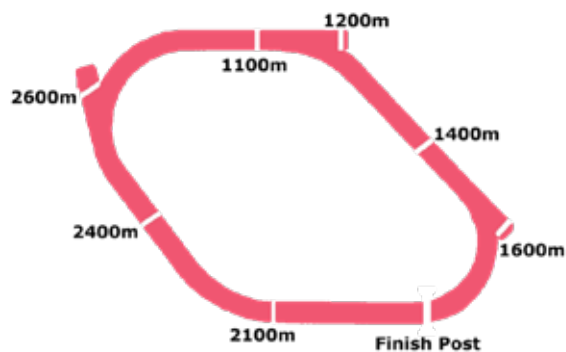

TRACK RECORDS

DISTANCE	TIME	HOBART (Elwick Track)	DATE
800M	0-44.73	Il Regalo	09/11/2016
1100M	1-03.52	Mystic Journey	24/01/2018
1200M	1-08.05	I'm Wesley	01/11/2017
1400M	1-21.55	I'm Wesley	06/12/2017
1600M	1-34.49	Mr America	01/11/2017
2100M	2-09.82	Gallow Gate	01/11/2017
2400M	2-29.56	Bondeiger	28/02/2018
2650M	2-47.87	Eastender	14/03/2018

The Launceston racecourse is located approximately 3 kilometres from the heart of Launceston City in Jellico Street, Mowbray.

Launceston is the second largest city in Tasmania and is an ideal base from which to experience essential Tasmanian historic villages, national trust properties, wilderness, arts, markets, national parks, breath-taking scenery and internationally acclaimed food and wine grown in a clean, unspoilt environment. Launceston is a thriving City with accommodation of an international standard.

TRACK SAFETY LIMITS

LAUNCESTON		DAY MEETINGS (Prior to Sunset)							
Rail Position	True	1m	2m	3m	4m	5m	6m	7m	8-9m
2600m	13	13	13	13	13	13	13	10	10
2400m	16	16	16	16	16	16	16	14	14
2100m	15	14	14	14	14	14	14	12	10
1600m	14	14	14	14	14	14	14	14	14
1400m	14	14	14	14	14	14	14	14	14
1200m	14	14	14	14	14	14	14	14	14
1100m	10	10	10	10	10	10	10	10	10
800m*	10	10	10	10	10	10	10	10	10

* 2YO's only

* NIGHT MEETINGS (After Sunset)									
True	1m	2m	3m	4m	5m	6m	7m	8m	9m
12	12	12	12	12	12	12	10	10	10
12	12	12	12	12	12	12	11	11	11
12	12	12	12	12	12	12	11	10	10
12	12	12	12	12	12	12	11	11	11
12	12	12	12	12	12	12	11	11	11
12	12	12	12	12	12	12	11	11	11
10	10	10	10	10	10	10	10	10	10
10	10	10	10	10	10	10	10	10	10

LONGFORD
All distances
8
Longford Cup
10

1. In the event of a rail having to be moved or for any other safety reason, the Chairman of Stewards may re-assess the field limits accordingly.
2. *Day Meeting field limits will apply for the following: Open, Group & Listed races (Excluding 2YO races)
3. Field limits for all 2YO events programmed between the first day of the current racing season (1st August) and the last day of the calendar year (31st Dec) inclusive, will be reduced by two (2) runners. (Excluding 800m and 1100 metre start).

NOTE: When the moveable rail is not in the true position, Tasracing may opt to run races at approximate distances. This will permit the barrier stalls to be placed at the farthest distance from turns. In such cases, field limits may be reassessed by Stewards.

GRASS GALLOPS - (LONGFORD)

Available Tuesday and Friday on request. Contact Course Ranger Robert Hutchins on (03) 6391 1755.

JUMP OUTS

Available each non race day after 10:00 am and on Wednesday and Saturday after 9:00 am unless otherwise specified by the track steward.