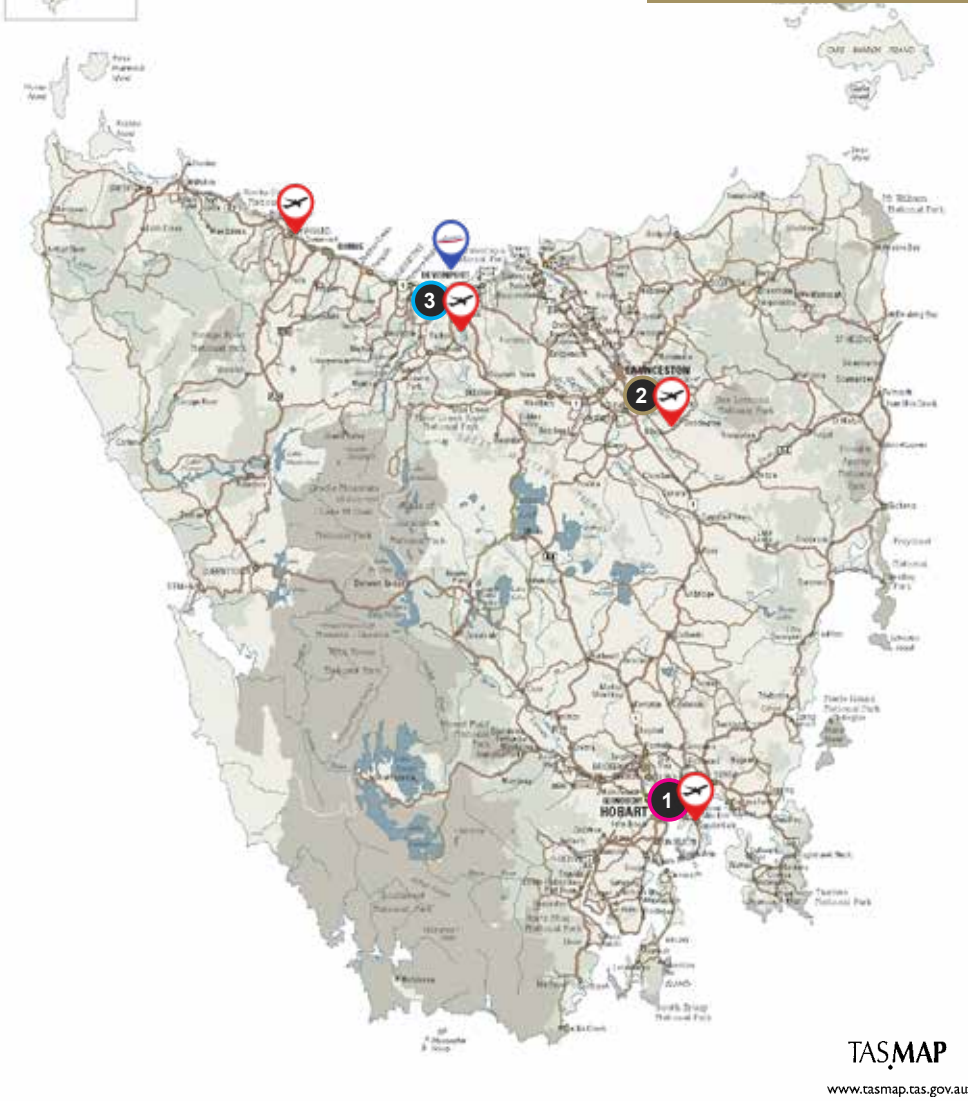

TASMANIAN racecourses

- **1** **HOBART** racecourse
  Tasmanian Racing Club
  2-6 Goodwood Road
  Glenorchy
  Approximately 23 km from Hobart International Airport and 9 km from Hobart CBD.
- **2** **LAUNCESTON** racecourse
  Tasmanian Turf Club
  Jellico Street
  Mowbray
  Approximately 18 km from Launceston Airport and 4 km from Launceston CBD.
- **3** **DEVONPORT** racecourse
  Devonport Racing Club
  13 Racecourse Road
  Spreyton
  Approximately 12 km from Devonport Airport and 5 km from Devonport CBD.
  Approximately 7 km from Spirit of Tasmania Sea Terminal, East Devonport
  Approximately 66 km from Burnie Airport (Wynyard)
- **4** **KING ISLAND** racecourse [December-January]
  Currie
  Flights via Melbourne, Launceston or Wynyard