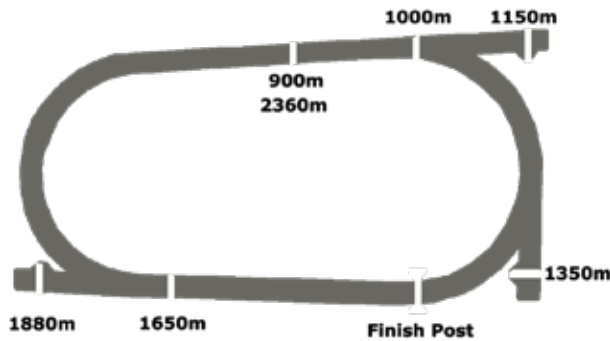

- Direction: Anti-clockwise
- Circumference: 1459m
- Straight: 305m
- Track Width: 18m
- Surface: Synthetic-Tapeta

TRACK SAFETY LIMITS

DEVONPORT	
Rail Position	True
2360m	14
1880m	14
1650m	14
1350m	10
1150m	14
1000m	14
900m	14